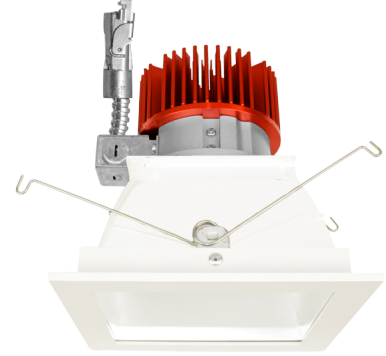

4" Square Reflector LED Light Engine Trims

Features

- Light Engines feature premium LED COB with strong and smooth lumen output.
- Color temperatures from 2700K to 5000K or Sunset Dimming option.
- 2 at the end of the item number denotes Generation 2. Please note Gen 2 and Gen 1 are not cross compatible.

Specifications

Wattage	36.8W
Lumens	4000 lm
Color Temp.	5000K
Lamp Type	LED
CRI	93+
Wet Location	Listed

Options

All White

Haze/White Trim

Black/White Trim

Technical Details

Optics: Frosted polycarbonate lens diffuses light evenly throughout while reducing glare with LED technology.

Reflector Construction: Reflector is one piece, deep, self-flanged construction spun from .05" thick High Grade Aluminum. Reflector allows for minimal glare and a strong glare cut-off.

Installation: Must be installed on a Laurel System frame with compatible lumen rating. Frames are available for New Construction, Remodel and as a Retrofit Kit.