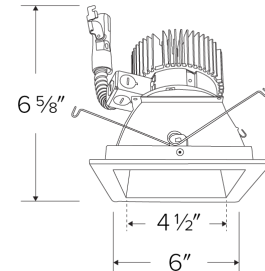

Dimensions