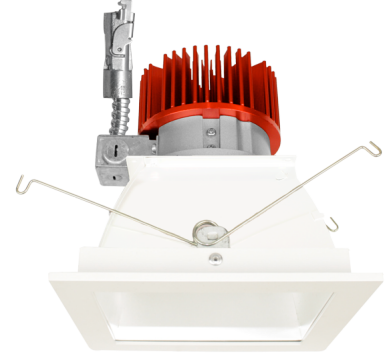

4" Square Reflector LED Light Engine Trims

Features

- Light Engines feature premium LED COB with strong and smooth lumen output.
- Color temperatures from 2700K to 5000K or Sunset Dimming option.
- 2 at the end of the item number denotes Generation 2. Please note Gen 2 and Gen 1 are not cross compatible.

Specifications

Wattage	18W
Lumens	1600 lm
Color Temp.	5000K
Lamp Type	LED
CRI	93+
Wet Location	Listed

Options

All White

Haze/White Trim

Black/White Trim

Technical Details

Optics: Frosted polycarbonate lens diffuses light evenly throughout while reducing glare with LED technology.

Reflector Construction: Reflector is one piece, deep, self-flanged construction spun from .05" thick High Grade Aluminum. Reflector allows for minimal glare and a strong glare cut-off.

Installation: Must be installed on a Laurel System frame with compatible lumen rating. Frames are available for New Construction, Remodel and as a Retrofit Kit.