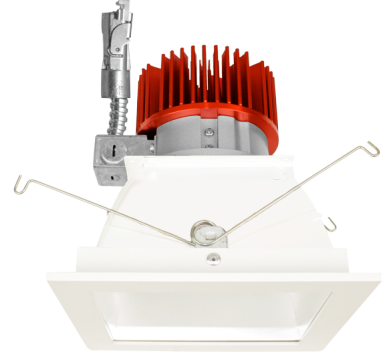

4" Square Reflector LED Light Engine Trims

Features

- Light Engines feature premium LED COB with strong and smooth lumen output.
- Color temperatures from 2700K to 5000K or Sunset Dimming option.
- 2 at the end of the item number denotes Generation 2. Please note Gen 2 and Gen 1 are not cross compatible.

Specifications

Wattage	18W
Lumens	1600 lm
Color Temp.	2700K
Lamp Type	LED
CRI	93+
Wet Location	Listed

Options

All White

Haze/White Trim

Black/White Trim

Technical Details

Optics: Frosted polycarbonate lens diffuses light evenly throughout while reducing glare with LED technology.

Reflector Construction: Reflector is one piece, deep, self-flanged construction spun from .05" thick High Grade Aluminum. Reflector allows for minimal glare and a strong glare cut-off.

Installation: Must be installed on a Laurel System frame with compatible lumen rating. Frames are available for New Construction, Remodel and as a Retrofit Kit.