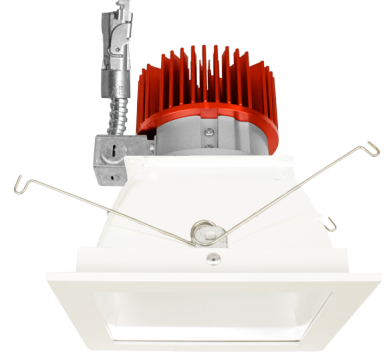

4" Square Reflector LED Light Engine Trims

Features

- Light Engines feature premium LED COB with strong and smooth lumen output.
- Color temperatures from 2700K to 5000K or Sunset Dimming option.
- 2 at the end of the item number denotes Generation 2. Please note Gen 2 and Gen 1 are not cross compatible.

Specifications

Wattage	12.8W
Lumens	1250 lm
Color Temp.	SunsetK
Lamp Type	LED
CRI	93+
Wet Location	Listed

Options

All White

Haze/White Trim

Black/White Trim

Technical Details

Optics: Frosted polycarbonate lens diffuses light evenly throughout while reducing glare with LED technology.

Reflector Construction: Reflector is one piece, deep, self-flanged construction spun from .05" thick High Grade Aluminum. Reflector allows for minimal glare and a strong glare cut-off.

Installation: Must be installed on a Laurel System frame with compatible lumen rating. Frames are available for New Construction, Remodel and as a Retrofit Kit.