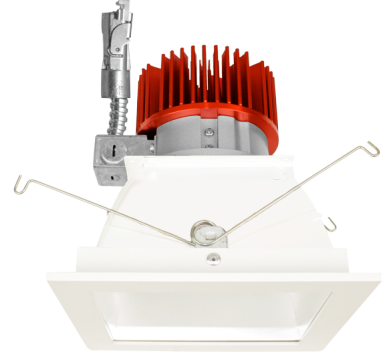

4" Square Reflector LED Light Engine Trims

Features

- Light Engines feature premium LED COB with strong and smooth lumen output.
- Color temperatures from 2700K to 5000K or Sunset Dimming option.
- 2 at the end of the item number denotes Generation 2. Please note Gen 2 and Gen 1 are not cross compatible.

Specifications

Wattage	12.8W
Lumens	1250 lm
Color Temp.	4000K
Lamp Type	LED
CRI	93+
Wet Location	Listed

Options

All White

Haze/White Trim

Black/White Trim

Technical Details

Optics: Frosted polycarbonate lens diffuses light evenly throughout while reducing glare with LED technology.

Reflector Construction: Reflector is one piece, deep, self-flanged construction spun from .05" thick High Grade Aluminum. Reflector allows for minimal glare and a strong glare cut-off.

Installation: Must be installed on a Laurel System frame with compatible lumen rating. Frames are available for New Construction, Remodel and as a Retrofit Kit.