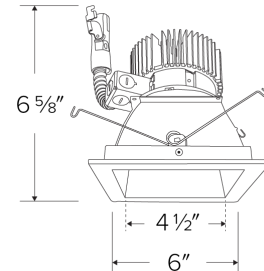

Dimensions