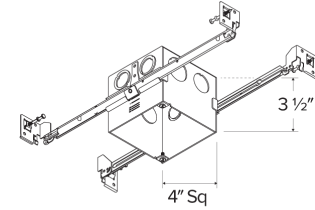

## Features

- The ideal solution for LED Inserts and Ceiling Mount fixtures
- IC Airtight for direct contact with insulation, for use in IC and Non-IC applications
- 4" Square opening
- Swivel hanger bars for new construction mounting
- Low profile makes ideal in shallow plenum applications

## Technical Details

**Installation:** Designed for shallow ceiling plenums. High strength swivel hanger bars that can be nailed to joists.

**Hanger Bars:** Hanger bars with True Nail for easy installation in regular lumber, engineered lumber, and laminated breams. Integral T-bar slots for easy installation in T-Bars. Hanger bars span 24". Score lines allow for tool-free hanger bar size reduction. Integral leveling flange allows for single-person installation while aligning housing with the joists.

## Dimensions