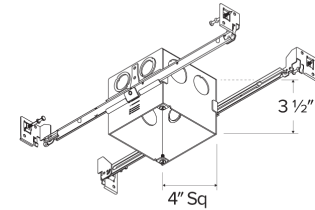

Dimensions

Product Numbers

Item	Description
EJB44ICA	4" Square Junction Box with Hanger Bars