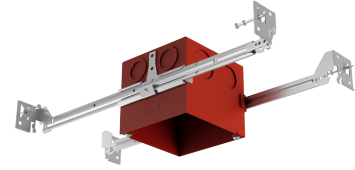

# 4" Square IC Airtight Junction Box with Hanger Bars for Fire Rated Ceilings

## Features

- The ideal solution for LED Inserts and Ceiling Mount fixtures
- IC Airtight for direct contact with insulation, for use in IC and Non-IC applications
- 4" Square opening
- Swivel hanger bars for new construction mounting
- Low profile makes ideal in shallow plenum applications

## Technical Details

**Installation:** Designed for shallow ceiling plenums. High strength swivel hanger bars that can be nailed to joists.

**Hanger Bars:** Hanger bars with True Nail for easy installation in regular lumber, engineered lumber, and laminated breams. Integral T-bar slots for easy installation in T-Bars. Hanger bars span 24". Score lines allow for tool-free hanger bar size reduction. Integral leveling flange allows for single-person installation while aligning housing with the joists.