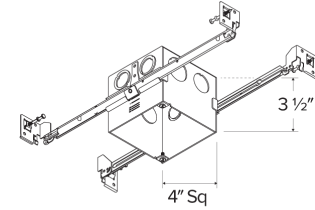

## Features

- The ideal solution for LED Inserts and Ceiling Mount fixtures
- IC Airtight for direct contact with insulation, for use in IC and Non-IC applications
- 4" Square opening
- Swivel hanger bars for new construction mounting
- Low profile makes ideal in shallow plenum applications

## Technical Details

**Installation:** Designed for shallow ceiling plenums. High strength swivel hanger bars that can be nailed to joists.

**Hanger Bars:** Hanger bars with True Nail for easy installation in regular lumber, engineered lumber, and laminated beams. Integral T-bar slots for easy installation in T-Bars. Hanger bars span 24". Score lines allow for tool-free hanger bar size reduction. Integral leveling flange allows for single-person installation while aligning housing with the joists.

## Dimensions