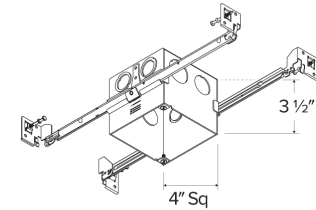

Dimensions

Product Numbers

Item	Description
EJB44ICA	4" Square Junction Box with Hanger Bars