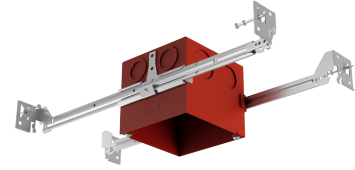

4" Square IC Airtight Junction Box with Hanger Bars for Fire Rated Ceilings

Features

- The ideal solution for LED Inserts and Ceiling Mount fixtures
- IC Airtight for direct contact with insulation, for use in IC and Non-IC applications
- 4" Square opening
- Swivel hanger bars for new construction mounting
- Low profile makes ideal in shallow plenum applications

Technical Details

Installation: Designed for shallow ceiling plenums. High strength swivel hanger bars that can be nailed to joists.

Hanger Bars: Hanger bars with True Nail for easy installation in regular lumber, engineered lumber, and laminated beams. Integral T-bar slots for easy installation in T-Bars. Hanger bars span 24". Score lines allow for tool-free hanger bar size reduction. Integral leveling flange allows for single-person installation while aligning housing with the joists.

Listings:

- IC Rated for direct contact with insulation
- For 2-Hr Fire Rated ceilings

Compatible With:

- LED Insert, LED Disk Lights, LED Sky™ Panels, and LED Ceiling Mount Fixtures

Dimensions

Product Numbers