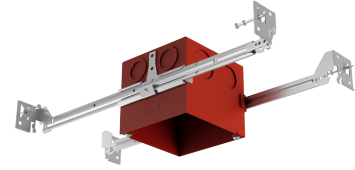

# 4" Square IC Airtight Junction Box with Hanger Bars for Fire Rated Ceilings

## Features

- The ideal solution for LED Inserts and Ceiling Mount fixtures
- IC Airtight for direct contact with insulation, for use in IC and Non-IC applications
- 4" Square opening
- Swivel hanger bars for new construction mounting
- Low profile makes ideal in shallow plenum applications

## Technical Details

**Installation:** Designed for shallow ceiling plenums. High strength swivel hanger bars that can be nailed to joists.

**Hanger Bars:** Hanger bars with True Nail for easy installation in regular lumber, engineered lumber, and laminated beams. Integral T-bar slots for easy installation in T-Bars. Hanger bars span 24". Score lines allow for tool-free hanger bar size reduction. Integral leveling flange allows for single-person installation while aligning housing with the joists.