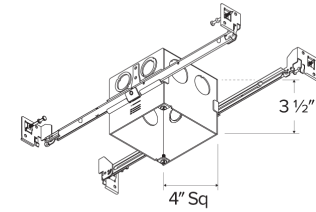

Dimensions

Product Numbers

Item	Description
EJB44ICA	4" Square Junction Box with Hanger Bars