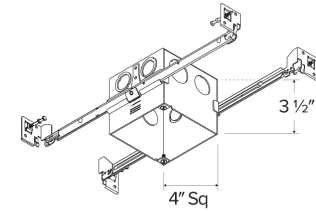

Dimensions

Product Numbers

Item	Description	Watts	Voltage
EJB44ICA	4" Square Junction Box with Hanger Bars		
KEM-LDJB1	4" Non-IC New Construction Junction Box with Emergency LED Driver	15W	120V