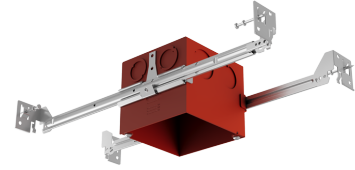

4" Square IC Airtight Junction Box with Hanger Bars for 2-Hour Fire Rated Ceilings

Features

- The ideal solution for LED Inserts and Ceiling Mount fixtures
- IC Airtight for direct contact with insulation, for use in IC and Non-IC applications
- 4" Square opening
- Swivel hanger bars for new construction mounting
- Low profile makes ideal in shallow plenum applications

Specifications

Wattage	15W
Voltage	120V

Options

KEM-LDJB1

Technical Details

Installation: Designed for shallow ceiling plenums. High strength swivel hanger bars that can be nailed to joists.

Hanger Bars: Hanger bars with True Nail for easy installation in regular lumber, engineered lumber, and laminated beams. Integral T-bar slots for easy installation in T-Bars. Hanger bars span 24". Score lines allow for tool-free hanger bar size reduction. Integral leveling flange allows for single-person installation while aligning housing with the joists.

Listings:

- IC Rated for direct contact with insulation
- For 2-Hr Fire Rated ceilings

Compatible With:

- LED Insert, LED Disk Lights, LED Sky™ Panels, and LED Ceiling Mount Fixtures

Dimensions

Product Numbers

Item	Description	Watts	Voltage
EJB44ICA	4" Square Junction Box with Hanger Bars		
KEM-LDJB1	4" Non-IC New Construction Junction Box with Emergency LED Driver	15W	120V

Compatible Products

For use with 4" Junction Box with Hanger Bars