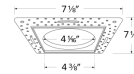

Options

Product Numbers

Item	Description
EL4FMS	4" Square Flush Mount Trim Adapter