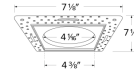

Options

Product Numbers

Item	Description
EL4FMS	4" Square Flush Mount Trim Adapter