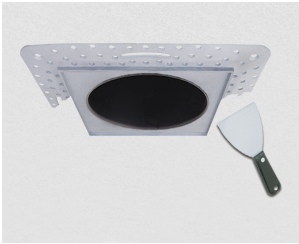

4" Square Flush Mount Trim Adaptor

For 4" Pex™ Square Trims

Features

- 4" Square extra thin spackle frame for easy mounting.
- Designed to seamlessly flush trims to ceiling.
- Compatible 4" Pex™ Square trims: **ELK4216, ELK4218, ELK4227, ELK4229** Series.
- Compatible 4" Pex™ Square trims: **EKCL4216, EKCL4218, EKCL4227, EKCL4229** Series.

Technical Details

Construction: Extra thin spackle frame.

Installation: Easy mudding.

Compatible Trims: Compatible with 4" Pex Trims and Canless Koto™ Trims.

Lamp: Koto™ LED Module and Canless Koto™ LED Module.

Options

Product Numbers

Item	Description
EL4FMS	4" Square Flush Mount Trim Adapter

Compatible Products

For use with 4" Pex™ Square Flush Mount Trim Adaptor

Koto™ LED Module

Koto™ LED Module
ELK07 - ELK09

PRODUCT NUMBER BUILDER			
Koto™ LED Module	Lumens	Color Temperature	Beam Angle
ELK			
07	750 lm	27 2700K	(blank) 38° lens (Standard)
09	950 lm	30 3000K	-S 18° lens
		35 3500K	-N 25° lens
		40 4000K	-W 60° lens
		SD Sunset Dimming (ELK09 Only)	