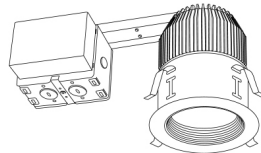

Technical Details

Construction:

- Meticulously manufactured trim with powder coated or anodized finish.
- Diecast trim ring for durability and lasting quality.
- Baffle helps reduce glare.

Installation: Clips securely mount trim into housing and keeps ring flush with ceiling.

Housings: Compatible with ELD46ICA, ELDR46ICA.

Compatible Products

4" Integrated LED Housings

IC Airtight New Construction Housing

CAT NO.	SPECIFICATIONS
ELD47ICA	1200 lm/ 16W / 2700K
ELD46ICA	1200 lm/ 16W / 3000K
ELD45ICA	1200 lm/ 16W / 4000K