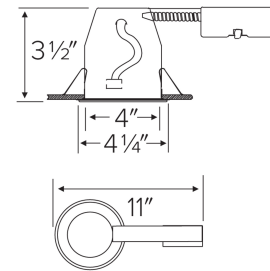

Product Numbers

Item	Lamp type	Watts	Voltage
EL49LDRICAS	GU10	12W	120V