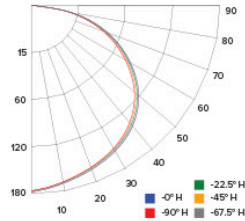

Specifications

Wattage	10W
Lumens	600 lm
Voltage	120V
Color Temp.	2700K, 3000K, 3500K, 4000K, 5000K
Dimmable	Triac/ELV
Lamp Type	LED
CRI	90+
Wet Location	Listed

Options

White

Black

Dimensions

Product Number

PHOTOMETRIC REPORT

Product #: ELSP4330
 Wattage/Lumens: 9.5W/ 539 lm
 Luminaire LPW: 57 Lm/W

CANDLE POWER SUMMARY

Degrees Vertical	0°
0	191
5	191
15	186
25	174
35	156
45	133
55	105
65	72
75	38
85	8
90	0

ILLUMINANCE AT A DISTANCE

Distance to Target Plane	Footcandles Beam Center	Beam Diameter
4'	12.0	11.8'
6'	5.31	17.8'
8'	2.99	23.7'
10'	1.91	29.6'

ZONAL LUMEN SUMMARY

Zone	Lumens	% Luminaire
0-30°	149.24	27.70
0-40°	244.88	45.50
0-60°	432.84	80.30
0-90°	538.71	100.00

Photometric Report

4" Round Sky Panel™

PHOTOMETRIC REPORT

Product #: ELSP43CT5 @2700K
 Wattage / Lumens: 9.7W / 505.7 lm
 Luminaire LPW: 51.9 lm/W

CANDLE POWER SUMMARY

Degree Vertical	0°
0	175
5	174
15	169
25	159
35	143
45	121
55	96
65	67
75	37
85	10
90	0