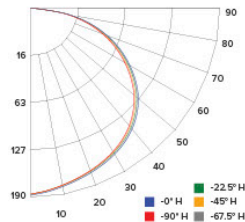

Distance to Target Plane	Footcandles Beam Center	Beam Diameter
4'	12.0	11.8'
6'	5.31	17.8'
8'	2.99	23.7'
10'	1.91	29.6'

ZONAL LUMEN SUMMARY

Zone	Lumens	% Luminaire
0-30°	149.24	27.70
0-40°	244.88	45.50
0-60°	432.84	80.30
0-90°	538.71	100.00

Photometric Report

4" Round Sky Panel™

PHOTOMETRIC REPORT

Product #: ELSP43CT5 @2700K
 Wattage / Lumens: 9.7W / 505.7 lm
 Luminaire LPW: 51.9 lm/W

CANDLE POWER SUMMARY

Degree Vertical	0°
0	175
5	174
15	169
25	159
35	143
45	121
55	96
65	67
75	37
85	10
90	0

ILLUMINANCE AT A DISTANCE

Distance to Target Plane	Center Beam Footcandles	Beam Diameter
4'	10.9	12.1'
6'	4.86	18.2'
8'	2.73	24.3'
10'	1.75	30.3'

ZONAL LUMEN SUMMARY

Zone	Lumens	%Luminaire
0-30°	136.5	27
0-40°	224.4	44.4
0-60°	398.4	78.8
0-90°	505.6	100

PHOTOMETRIC REPORT

Product #: ELSP43CT5 @3000K
 Wattage / Lumens: 9.8W / 528.4 lm
 Luminaire LPW: 53.8 lm/W

CANDLE POWER SUMMARY

Degree Vertical	0°
0	183
5	182
15	177
25	166
35	149
45	127
55	100
65	70
75	39
85	10
90	0