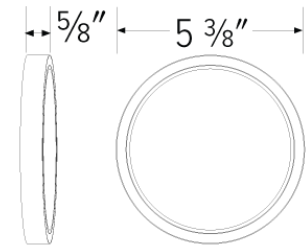

4" Round Sky Panel™

Edge-Lit LED Technology with glare control lens for even glow

Features

- Fits 3", 3 1/2", and 4" Octagon and Round junction boxes
- Fits 4" housings with optional [ELSPMNT468](#) mounting accessories
- Dimmable to 10% with select dimmers
- Edge-lit LED technology
- IC Rated and Wet Location Rated
- ETL Listed
- JA8 2016 E-Compliant
- 5 3/8" O.D. x 5/8" H

Specifications

Wattage	10W
Lumens	600 lm
Voltage	120V
Color Temp.	2700K, 3000K, 3500K, 4000K, 5000K
Dimmable	Triac/ELV
Lamp Type	LED
CRI	90+
Wet Location	Listed

Options

White

Black

Dimensions

Product Number

PHOTOMETRIC REPORT

Product #: ELSP4330
 Wattage/Lumens: 9.5W/ 539 lm
 Luminaire LPW: 57 Lm/W

CANDLE POWER SUMMARY

Degrees Vertical	0°
0	191
5	191
15	186
25	174
35	156
45	133
55	105
65	72
75	38
85	8
90	0

ILLUMINANCE AT A DISTANCE