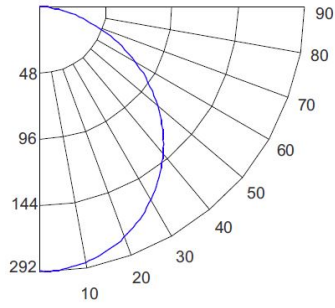

Specifications

Wattage	10W
Lumens	600 lm
Voltage	120V
Color Temp.	2700K, 3000K, 3500K, 4000K, 5000K
Dimmable	Triac/ELV
Lamp Type	LED
CRI	90+
Wet Location	Listed

Options

White

Black

Dimensions

Product Number

PHOTOMETRIC REPORT

Product #: ELSP4330
 Wattage/Lumens: 9.5W/ 539 lm
 Luminaire LPW: 57 Lm/W

CANDLE POWER SUMMARY

Degrees Vertical	0°
0	191
5	191
15	186
25	174
35	156
45	133
55	105
65	72
75	38
85	8
90	0

ILLUMINANCE AT A DISTANCE

Distance to Target Plane	Footcandles Beam Center	Beam Diameter
4'	12.0	11.8'
6'	5.31	17.8'
8'	2.99	23.7'
10'	1.91	29.6'

ZONAL LUMEN SUMMARY

Zone	Lumens	% Luminaire
0-30°	149.24	27.70
0-40°	244.88	45.50
0-60°	432.84	80.30
0-90°	538.71	100.00