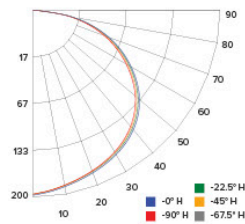

ILLUMINANCE AT A DISTANCE

Distance to Target Plane	Center Beam Footcandles	Beam Diameter
4'	10.9	12.1'
6'	4.86	18.2'
8'	2.73	24.3'
10'	1.75	30.3'

ZONAL LUMEN SUMMARY

Zone	Lumens	%Luminaire
0-30°	136.5	27
0-40°	224.4	44.4
0-60°	398.4	78.8
0-90°	505.6	100

PHOTOMETRIC REPORT

Product #: ELSP43CT5 @3000K
 Wattage / Lumens: 9.8W / 528.4 lm
 Luminaire LPW: 53.8 lm/W

CANDLE POWER SUMMARY

Degree Vertical	0°
0	183
5	182
15	177
25	166
35	149
45	127
55	100
65	70
75	39
85	10
90	0

ILLUMINANCE AT A DISTANCE

Distance to Target Plane	Center Beam Footcandles	Beam Diameter
4'	11.4	12.1'
6'	5.08	18.2'
8'	2.86	24.2'
10'	1.83	30.3'

ZONAL LUMEN SUMMARY

Zone	Lumens	%Luminaire
0-30°	142.7	27
0-40°	234.5	44.4
0-60°	416.3	78.8
0-90°	528.3	100

PHOTOMETRIC REPORT

Product #: ELSP43CT5 @3500K
 Wattage / Lumens: 10W / 564 lm
 Luminaire LPW: 56.4 lm/W

CANDLE POWER SUMMARY

Degree Vertical	0°
0	195
5	195
15	189
25	177
35	159
45	135
55	107
65	75
75	42
85	11
90	0