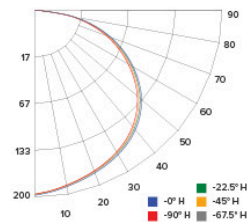

ILLUMINANCE AT A DISTANCE

Distance to Target Plane	Center Beam Footcandles	Beam Diameter
4'	10.9	12.1'
6'	4.86	18.2'
8'	2.73	24.3'
10'	1.75	30.3'

ZONAL LUMEN SUMMARY

Zone	Lumens	%Luminaire
0-30°	136.5	27
0-40°	224.4	44.4
0-60°	398.4	78.8
0-90°	505.6	100

PHOTOMETRIC REPORT

Product #: ELSP43CT5 @3000K
 Wattage / Lumens: 9.8W / 528.4 lm
 Luminaire LPW: 53.8 lm/W

CANDLE POWER SUMMARY

Degree Vertical	0°
0	183
5	182
15	177
25	166
35	149
45	127
55	100
65	70
75	39
85	10
90	0

ILLUMINANCE AT A DISTANCE

Distance to Target Plane	Center Beam Footcandles	Beam Diameter
4'	11.4	12.1'
6'	5.08	18.2'
8'	2.86	24.2'
10'	1.83	30.3'

ZONAL LUMEN SUMMARY

Zone	Lumens	%Luminaire
0-30°	142.7	27
0-40°	234.5	44.4
0-60°	416.3	78.8
0-90°	528.3	100

PHOTOMETRIC REPORT

Product #: ELSP43CT5 @3500K
 Wattage / Lumens: 10W / 564 lm
 Luminaire LPW: 56.4 lm/W

CANDLE POWER SUMMARY

Degree Vertical	0°
0	195
5	195
15	189
25	177
35	159
45	135
55	107
65	75
75	42
85	11
90	0