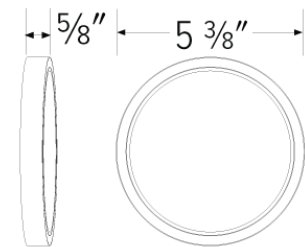

4" Round Sky Panel™

Edge-Lit LED Technology with glare control lens for even glow

Features

- Fits 3", 3 1/2", and 4" Octagon and Round junction boxes
- Fits 4" housings with optional [ELSPMNT468](#) mounting accessories
- Dimmable to 10% with select dimmers
- Edge-lit LED technology
- IC Rated and Wet Location Rated
- ETL Listed
- JA8 2016 E-Compliant
- 5 3/8" O.D. x 5/8" H

Specifications

Wattage	10W
Lumens	600 lm
Voltage	120V
Color Temp.	2700K, 3000K, 3500K, 4000K, 5000K
Dimmable	Triac/ELV
Lamp Type	LED
CRI	90+
Wet Location	Listed

Options

White

Black

Dimensions

Product Numbers