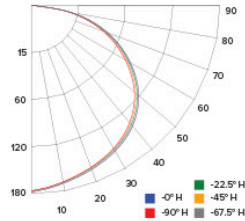

Specifications

Wattage	10W
Lumens	600 lm
Voltage	120V
Color Temp.	2700K, 3000K, 3500K, 4000K, 5000K
Dimmable	Triac/ELV
Lamp Type	LED
CRI	90+
Wet Location	Listed

Options

White

Black

Dimensions

Product Numbers

4" Round Sky Panel

Multiplier: 4000K (x 1.08)

PHOTOMETRIC REPORT

Product #: ELSP4330
 Wattage/Lumens: 9.5W/ 539 lm
 Luminaire LPW: 57 Lm/W

CANDLE POWER SUMMARY

Degrees Vertical	0°
0	191
5	191
15	186
25	174
35	156
45	133
55	105
65	72
75	38
85	8
90	0

ILLUMINANCE AT A DISTANCE

Distance to Target Plane	Footcandles Beam Center	Beam Diameter
4'	12.0	11.8'
6'	5.31	17.8'
8'	2.99	23.7'
10'	1.91	29.6'

ZONAL LUMEN SUMMARY

Zone	Lumens	% Luminaire
0-30°	149.24	27.70
0-40°	244.88	45.50
0-60°	432.84	80.30
0-90°	538.71	100.00

Photometric Report

4" Round Sky Panel™

PHOTOMETRIC REPORT

Product #: ELSP43CT5 @2700K
 Wattage / Lumens: 9.7W / 505.7 lm
 Luminaire LPW: 51.9 lm/W

CANDLE POWER SUMMARY

Degree Vertical	0°
0	175
5	174
15	169
25	159
35	143
45	121
55	96
65	67
75	37
85	10
90	0