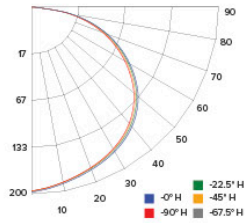

Photometric Report

4" Round Sky Panel™

PHOTOMETRIC REPORT

Product #: ELSP43CT5 @4000K
Wattage / Lumens: 10W / 576.2 lm
Luminaire LPW: 57.6 lm/W

CANDLE POWER SUMMARY

Degress Vertical	0°
0	199
5	199
15	193
25	181
35	163
45	139
55	110
65	77
75	43
85	12
90	0

ILLUMINANCE AT A DISTANCE

Distance to Target Plane	Center Beam Footcandles	Beam Diameter
4'	12.5	12.1'
6'	5.54	18.2'
8'	3.11	24.2'
10'	1.99	30.3'

ZONAL LUMEN SUMMARY

Zone	Lumens	%Luminaire
0-30°	155.6	27
0-40°	255.7	44.4
0-60°	453.9	78.8
0-90°	576.1	100