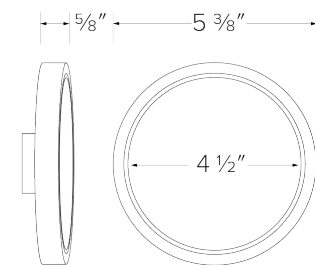

## Features

- Fits 3", 3 1/2", and 4" Octagon and Round junction boxes
- Fits 4" housings with optional [ELSPMNT468](#) mounting accessories
- Dimmable to 10% with select dimmers
- Edge-lit LED technology
- IC Rated and Wet Location Rated
- ETL Listed
- JA8 2016 E-Compliant
- 5 3/8" O.D. x 5/8" H

## Dimensions