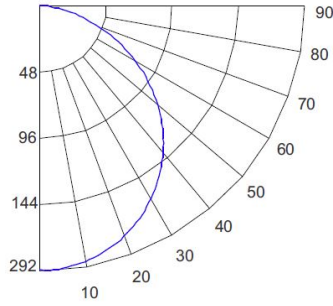

Product Number Builder Example: ELSP43CT5W

4" Round Sky Panel™

Color Temp

Finish

ELSP43

CT5 2700K - 5000K

W All White

B All Black

4" Round Sky Panel

Multiplier: 4000K (x 1.08)

PHOTOMETRIC REPORT

Product #: ELSP4330
Wattage/Lumens: 9.5W/ 539 lm
Luminaire LPW: 57 Lm/W

CANDLE POWER SUMMARY

Degrees Vertical	0°
0	191
5	191
15	186
25	174
35	156
45	133
55	105
65	72
75	38
85	8
90	0

ILLUMINANCE AT A DISTANCE

Distance to Target Plane	Footcandles Beam Center	Beam Diameter
4'	12.0	11.8'
6'	5.31	17.8'
8'	2.99	23.7'
10'	1.91	29.6'

ZONAL LUMEN SUMMARY

Zone	Lumens	% Luminaire
0-30°	149.24	27.70
0-40°	244.88	45.50
0-60°	432.84	80.30
0-90°	538.71	100.00