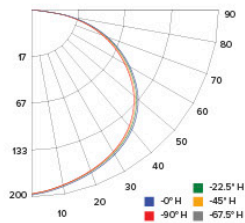

PHOTOMETRIC REPORT

Product #: ELSP43CT5 @5000K
Wattage / Lumens: 9.9W / 563.4lm
Luminaire LPW: 57 lm/W

CANDLE POWER SUMMARY

Degress Vertical	0°
0	195
5	194
15	189
25	177
35	159
45	136
55	107
65	75
75	42
85	12
90	0

ILLUMINANCE AT A DISTANCE

Distance to Target Plane	Center Beam Footcandles	Beam Diameter
4'	12.2	12.1'
6'	5.41	18.2'
8'	3.05	24.2'
10'	1.95	30.3'

ZONAL LUMEN SUMMARY

Zone	Lumens	%Luminaire
0-30°	152.1	27
0-40°	250.0	44.4
0-60°	443.8	78.8
0-90°	563.3	100