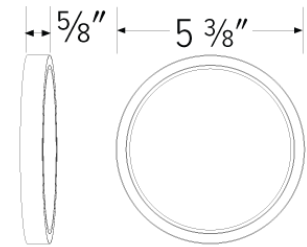

4" Round Sky Panel™

Edge-Lit LED Technology with glare control lens for even glow

Features

- Fits 3", 3 1/2", and 4" Octagon and Round junction boxes
- Fits 4" housings with optional [ELSPMNT468](#) mounting accessories
- Dimmable to 10% with select dimmers
- Edge-lit LED technology
- IC Rated and Wet Location Rated
- ETL Listed
- JA8 2016 E-Compliant
- 5 3/8" O.D. x 5/8" H

Specifications

Wattage	10W
Lumens	600 lm
Voltage	120V
Color Temp.	2700K, 3000K, 3500K, 4000K, 5000K
Dimmable	Triac/ELV
Lamp Type	LED
CRI	90+
Wet Location	Listed

Options

White

Black

Dimensions

Product Numbers