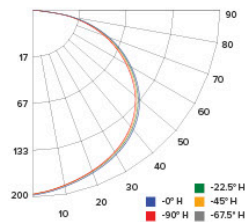

ILLUMINANCE AT A DISTANCE

Distance to Target Plane	Center Beam Footcandles	Beam Diameter
4'	10.9	12.1'
6'	4.86	18.2'
8'	2.73	24.3'
10'	1.75	30.3'

ZONAL LUMEN SUMMARY

Zone	Lumens	%Luminaire
0-30°	136.5	27
0-40°	224.4	44.4
0-60°	398.4	78.8
0-90°	505.6	100

PHOTOMETRIC REPORT

Product #: ELSP43CT5 @3000K
 Wattage / Lumens: 9.8W / 528.4 lm
 Luminaire LPW: 53.8 lm/W

CANDLE POWER SUMMARY

Degree Vertical	0°
0	183
5	182
15	177
25	166
35	149
45	127
55	100
65	70
75	39
85	10
90	0

ILLUMINANCE AT A DISTANCE

Distance to Target Plane	Center Beam Footcandles	Beam Diameter
4'	11.4	12.1'
6'	5.08	18.2'
8'	2.86	24.2'
10'	1.83	30.3'

ZONAL LUMEN SUMMARY

Zone	Lumens	%Luminaire
0-30°	142.7	27
0-40°	234.5	44.4
0-60°	416.3	78.8
0-90°	528.3	100

PHOTOMETRIC REPORT

Product #: ELSP43CT5 @3500K
 Wattage / Lumens: 10W / 564 lm
 Luminaire LPW: 56.4 lm/W

CANDLE POWER SUMMARY

Degree Vertical	0°
0	195
5	195
15	189
25	177
35	159
45	135
55	107
65	75
75	42
85	11
90	0