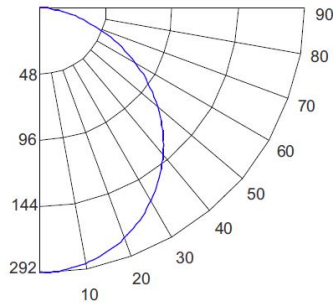

Product Number Builder Example: ELSP43CT5W

4" Round Sky Panel™

Color Temp

Finish

ELSP43

CT5 2700K - 5000K

W All White

B All Black

4" Round Sky Panel

Multiplier: 4000K (x 1.08)

PHOTOMETRIC REPORT

Product #: ELSP4330
Wattage/Lumens: 9.5W/ 539 lm
Luminaire LPW: 57 Lm/W

CANDLE POWER SUMMARY

Degrees Vertical	0°
0	191
5	191
15	186
25	174
35	156
45	133
55	105
65	72
75	38
85	8
90	0

ILLUMINANCE AT A DISTANCE

Distance to Target Plane	Footcandles Beam Center	Beam Diameter
4'	12.0	11.8'
6'	5.31	17.8'
8'	2.99	23.7'
10'	1.91	29.6'

ZONAL LUMEN SUMMARY

Zone	Lumens	% Luminaire
0-30°	149.24	27.70
0-40°	244.88	45.50
0-60°	432.84	80.30
0-90°	538.71	100.00