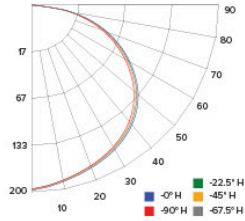

Photometric Report

4" Round Sky Panel™

PHOTOMETRIC REPORT

Product #: ELSP43CT5 @4000K
Wattage / Lumens: 10W / 576.2 lm
Luminaire LPW: 57.6 lm/W

CANDLE POWER SUMMARY

Degress Vertical	0°
0	199
5	199
15	193
25	181
35	163
45	139
55	110
65	77
75	43
85	12
90	0

ILLUMINANCE AT A DISTANCE

Distance to Target Plane	Center Beam Footcandles	Beam Diameter
4'	12.5	12.1'
6'	5.54	18.2'
8'	3.11	24.2'
10'	1.99	30.3'

ZONAL LUMEN SUMMARY

Zone	Lumens	%Luminaire
0-30°	155.6	27
0-40°	255.7	44.4
0-60°	453.9	78.8
0-90°	576.1	100