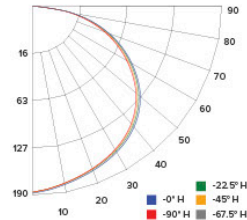

PHOTOMETRIC REPORT

Product #: ELSP43CT5 @3000K
Wattage / Lumens: 9.8W / 528.4 lm
Luminaire LPW: 53.8 lm/W

CANDLE POWER SUMMARY

Degree Vertical	0°
0	183
5	182
15	177
25	166
35	149
45	127
55	100
65	70
75	39
85	10
90	0

ILLUMINANCE AT A DISTANCE

Distance to Target Plane	Center Beam Footcandles	Beam Diameter
4'	11.4	12.1'
6'	5.08	18.2'
8'	2.86	24.2'
10'	1.83	30.3'

ZONAL LUMEN SUMMARY

Zone	Lumens	%Luminaire
0-30°	142.7	27
0-40°	234.5	44.4
0-60°	416.3	78.8
0-90°	528.3	100