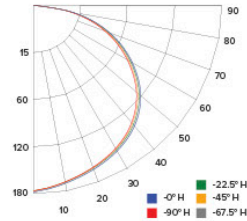

Photometric Report

4" Round Sky Panel™

PHOTOMETRIC REPORT

Product #: ELSP43CT5 @2700K
Wattage / Lumens: 9.7W / 505.7 lm
Luminaire LPW: 51.9 lm/W

CANDLE POWER SUMMARY

Degree Vertical	0°
0	175
5	174
15	169
25	159
35	143
45	121
55	96
65	67
75	37
85	10
90	0

ILLUMINANCE AT A DISTANCE

Distance to Target Plane	Center Beam Footcandles	Beam Diameter
4'	10.9	12.1'
6'	4.86	18.2'
8'	2.73	24.3'
10'	1.75	30.3'

ZONAL LUMEN SUMMARY

Zone	Lumens	%Luminaire
0-30°	136.5	27
0-40°	224.4	44.4
0-60°	398.4	78.8
0-90°	505.6	100