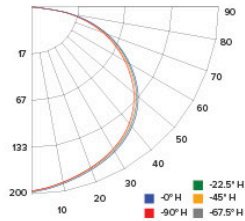

Photometric Report

4" Round Sky Panel™

PHOTOMETRIC REPORT

Product #: ELSP43CT5 @4000K
Wattage / Lumens: 10W / 576.2 lm
Luminaire LPW: 57.6 lm/W

CANDLE POWER SUMMARY

Degress Vertical	0°
0	199
5	199
15	193
25	181
35	163
45	139
55	110
65	77
75	43
85	12
90	0

ILLUMINANCE AT A DISTANCE

Distance to Target Plane	Center Beam Footcandles	Beam Diameter
4'	12.5	12.1'
6'	5.54	18.2'
8'	3.11	24.2'
10'	1.99	30.3'

ZONAL LUMEN SUMMARY

Zone	Lumens	%Luminaire
0-30°	155.6	27
0-40°	255.7	44.4
0-60°	453.9	78.8
0-90°	576.1	100