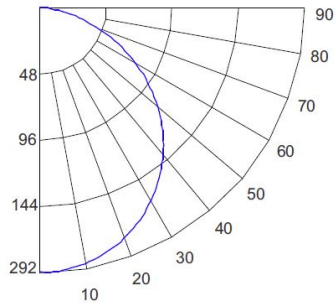

Product Number Builder Example: ELSP43CT5W

4" Round Sky Panel™

Color Temp

Finish

ELSP43

CT5 2700K - 5000K

W All White

B All Black

4" Round Sky Panel

Multiplier: 4000K (x 1.08)

PHOTOMETRIC REPORT

Product #: ELSP4330
Wattage/Lumens: 9.5W/ 539 lm
Luminaire LPW: 57 Lm/W

CANDLE POWER SUMMARY

Degrees Vertical	0°
0	191
5	191
15	186
25	174
35	156
45	133
55	105
65	72
75	38
85	8
90	0

ILLUMINANCE AT A DISTANCE

Distance to Target Plane	Footcandles Beam Center	Beam Diameter
4'	12.0	11.8'
6'	5.31	17.8'
8'	2.99	23.7'
10'	1.91	29.6'

ZONAL LUMEN SUMMARY

Zone	Lumens	% Luminaire
0-30°	149.24	27.70
0-40°	244.88	45.50
0-60°	432.84	80.30
0-90°	538.71	100.00