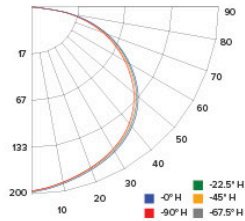

ILLUMINANCE AT A DISTANCE

Distance to Target Plane	Center Beam Footcandles	Beam Diameter
4'	11.4	12.1'
6'	5.08	18.2'
8'	2.86	24.2'
10'	1.83	30.3'

ZONAL LUMEN SUMMARY

Zone	Lumens	%Luminaire
0-30°	142.7	27
0-40°	234.5	44.4
0-60°	416.3	78.8
0-90°	528.3	100

PHOTOMETRIC REPORT

Product #: ELSP43CT5 @3500K
 Wattage / Lumens: 10W / 564 lm
 Luminaire LPW: 56.4 lm/W

CANDLE POWER SUMMARY

Degree Vertical	0°
0	195
5	195
15	189
25	177
35	159
45	135
55	107
65	75
75	42
85	11
90	0

ILLUMINANCE AT A DISTANCE

Distance to Target Plane	Center Beam Footcandles	Beam Diameter
4'	12.2	12.1'
6'	5.42	18.2'
8'	3.05	24.2'
10'	1.95	30.3'

ZONAL LUMEN SUMMARY

Zone	Lumens	%Luminaire
0-30°	152.3	27
0-40°	250.3	44.4
0-60°	444.3	78.8
0-90°	563.9	100

Photometric Report

4" Round Sky Panel™

PHOTOMETRIC REPORT

Product #: ELSP43CT5 @4000K
 Wattage / Lumens: 10W / 576.2 lm
 Luminaire LPW: 57.6 lm/W

CANDLE POWER SUMMARY

Degress Vertical	0°
0	199
5	199
15	193
25	181
35	163
45	139
55	110
65	77
75	43
85	12
90	0