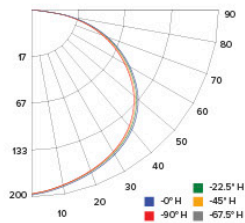

PHOTOMETRIC REPORT

Product #: ELSP43CT5 @3500K
 Wattage / Lumens: 10W / 564 lm
 Luminaire LPW: 56.4 lm/W

CANDLE POWER SUMMARY

Degree Vertical	0°
0	195
5	195
15	189
25	177
35	159
45	135
55	107
65	75
75	42
85	11
90	0

Photometric Report

4" Round Sky Panel™

PHOTOMETRIC REPORT

Product #: ELSP43CT5 @4000K
 Wattage / Lumens: 10W / 576.2 lm
 Luminaire LPW: 57.6 lm/W

CANDLE POWER SUMMARY

Degress Vertical	0°
0	199
5	199
15	193
25	181
35	163
45	139
55	110
65	77
75	43
85	12
90	0

ILLUMINANCE AT A DISTANCE

Distance to Target Plane	Center Beam Footcandles	Beam Diameter
4'	12.5	12.1'
6'	5.54	18.2'
8'	3.11	24.2'
10'	1.99	30.3'

ZONAL LUMEN SUMMARY

Zone	Lumens	%Luminaire
0-30°	155.6	27
0-40°	255.7	44.4
0-60°	453.9	78.8
0-90°	576.1	100

PHOTOMETRIC REPORT

Product #: ELSP43CT5 @5000K
 Wattage / Lumens: 9.9W / 563.4lm
 Luminaire LPW: 57 lm/W

CANDLE POWER SUMMARY

Degress Vertical	0°
0	195
5	194
15	189
25	177
35	159
45	136
55	107
65	75
75	42
85	12
90	0