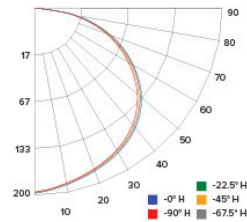

PHOTOMETRIC REPORT

Product #: ELSP43CT5 @3500K
Wattage / Lumens: 10W / 564 lm
Luminaire LPW: 56.4 lm/W

CANDLE POWER SUMMARY

Degree Vertical	0°
0	195
5	195
15	189
25	177
35	159
45	135
55	107
65	75
75	42
85	11
90	0

ILLUMINANCE AT A DISTANCE

Distance to Target Plane	Center Beam Footcandles	Beam Diameter
4'	12.2	12.1'
6'	5.42	18.2'
8'	3.05	24.2'
10'	1.95	30.3'

ZONAL LUMEN SUMMARY

Zone	Lumens	%Luminaire
0-30°	152.3	27
0-40°	250.3	44.4
0-60°	444.3	78.8
0-90°	563.9	100