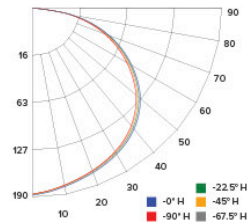

PHOTOMETRIC REPORT

Product #: ELSP43CT5 @3000K
Wattage / Lumens: 9.8W / 528.4 lm
Luminaire LPW: 53.8 lm/W

CANDLE POWER SUMMARY

Degree Vertical	0°
0	183
5	182
15	177
25	166
35	149
45	127
55	100
65	70
75	39
85	10
90	0

ILLUMINANCE AT A DISTANCE

Distance to Target Plane	Center Beam Footcandles	Beam Diameter
4'	11.4	12.1'
6'	5.08	18.2'
8'	2.86	24.2'
10'	1.83	30.3'

ZONAL LUMEN SUMMARY

Zone	Lumens	%Luminaire
0-30°	142.7	27
0-40°	234.5	44.4
0-60°	416.3	78.8
0-90°	528.3	100