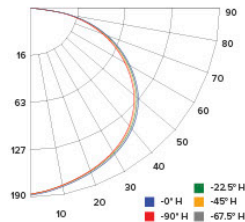

ILLUMINANCE AT A DISTANCE

Distance to Target Plane	Footcandles Beam Center	Beam Diameter
4'	12.0	11.8'
6'	5.31	17.8'
8'	2.99	23.7'
10'	1.91	29.6'

ZONAL LUMEN SUMMARY

Zone	Lumens	% Luminaire
0-30°	149.24	27.70
0-40°	244.88	45.50
0-60°	432.84	80.30
0-90°	538.71	100.00

Photometric Report

4" Round Sky Panel™

PHOTOMETRIC REPORT

Product #: ELSP43CT5 @2700K
 Wattage / Lumens: 9.7W / 505.7 lm
 Luminaire LPW: 51.9 lm/W

CANDLE POWER SUMMARY

Degree Vertical	0°
0	175
5	174
15	169
25	159
35	143
45	121
55	96
65	67
75	37
85	10
90	0

ILLUMINANCE AT A DISTANCE

Distance to Target Plane	Center Beam Footcandles	Beam Diameter
4'	10.9	12.1'
6'	4.86	18.2'
8'	2.73	24.3'
10'	1.75	30.3'

ZONAL LUMEN SUMMARY

Zone	Lumens	%Luminaire
0-30°	136.5	27
0-40°	224.4	44.4
0-60°	398.4	78.8
0-90°	505.6	100

PHOTOMETRIC REPORT

Product #: ELSP43CT5 @3000K
 Wattage / Lumens: 9.8W / 528.4 lm
 Luminaire LPW: 53.8 lm/W

CANDLE POWER SUMMARY

Degree Vertical	0°
0	183
5	182
15	177
25	166
35	149
45	127
55	100
65	70
75	39
85	10
90	0