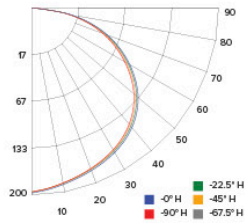

PHOTOMETRIC REPORT

Product #: ELSP43CT5 @5000K
Wattage / Lumens: 9.9W / 563.4lm
Luminaire LPW: 57 lm/W

CANDLE POWER SUMMARY

Degress Vertical	0°
0	195
5	194
15	189
25	177
35	159
45	136
55	107
65	75
75	42
85	12
90	0

ILLUMINANCE AT A DISTANCE

Distance to Target Plane	Center Beam Footcandles	Beam Diameter
4'	12.2	12.1'
6'	5.41	18.2'
8'	3.05	24.2'
10'	1.95	30.3'

ZONAL LUMEN SUMMARY

Zone	Lumens	%Luminaire
0-30°	152.1	27
0-40°	250.0	44.4
0-60°	443.8	78.8
0-90°	563.3	100