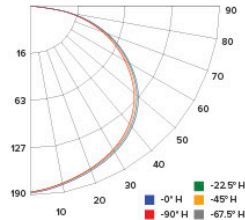

ILLUMINANCE AT A DISTANCE

Distance to Target Plane	Footcandles Beam Center	Beam Diameter
4'	12.0	11.8'
6'	5.31	17.8'
8'	2.99	23.7'
10'	1.91	29.6'

ZONAL LUMEN SUMMARY

Zone	Lumens	% Luminaire
0-30°	149.24	27.70
0-40°	244.88	45.50
0-60°	432.84	80.30
0-90°	538.71	100.00

Photometric Report

4" Round Sky Panel™

PHOTOMETRIC REPORT

Product #: ELSP43CT5 @2700K
 Wattage / Lumens: 9.7W / 505.7 lm
 Luminaire LPW: 51.9 lm/W

CANDLE POWER SUMMARY

Degree Vertical	0°
0	175
5	174
15	169
25	159
35	143
45	121
55	96
65	67
75	37
85	10
90	0

ILLUMINANCE AT A DISTANCE

Distance to Target Plane	Center Beam Footcandles	Beam Diameter
4'	10.9	12.1'
6'	4.86	18.2'
8'	2.73	24.3'
10'	1.75	30.3'

ZONAL LUMEN SUMMARY

Zone	Lumens	%Luminaire
0-30°	136.5	27
0-40°	224.4	44.4
0-60°	398.4	78.8
0-90°	505.6	100

PHOTOMETRIC REPORT

Product #: ELSP43CT5 @3000K
 Wattage / Lumens: 9.8W / 528.4 lm
 Luminaire LPW: 53.8 lm/W

CANDLE POWER SUMMARY

Degree Vertical	0°
0	183
5	182
15	177
25	166
35	149
45	127
55	100
65	70
75	39
85	10
90	0