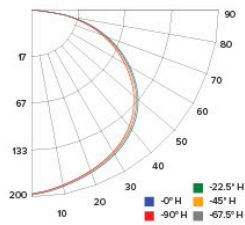

PHOTOMETRIC REPORT

Product #: ELSP43CT5 @5000K
Wattage / Lumens: 9.9W / 563.4lm
Luminaire LPW: 57 lm/W

CANDLE POWER SUMMARY

Degress Vertical	0°
0	195
5	194
15	189
25	177
35	159
45	136
55	107
65	75
75	42
85	12
90	0

ILLUMINANCE AT A DISTANCE

Distance to Target Plane	Center Beam Footcandles	Beam Diameter
4'	12.2	12.1'
6'	5.41	18.2'
8'	3.05	24.2'
10'	1.95	30.3'

ZONAL LUMEN SUMMARY

Zone	Lumens	%Luminaire
0-30°	152.1	27
0-40°	250.0	44.4
0-60°	443.8	78.8
0-90°	563.3	100