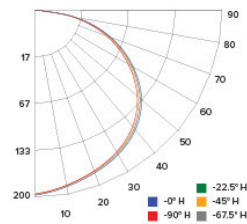

PHOTOMETRIC REPORT

Product #: ELSP43CT5 @3500K
Wattage / Lumens: 10W / 564 lm
Luminaire LPW: 56.4 lm/W

CANDLE POWER SUMMARY

Degree Vertical	0°
0	195
5	195
15	189
25	177
35	159
45	135
55	107
65	75
75	42
85	11
90	0

ILLUMINANCE AT A DISTANCE

Distance to Target Plane	Center Beam Footcandles	Beam Diameter
4'	12.2	12.1'
6'	5.42	18.2'
8'	3.05	24.2'
10'	1.95	30.3'

ZONAL LUMEN SUMMARY

Zone	Lumens	%Luminaire
0-30°	152.3	27
0-40°	250.3	44.4
0-60°	444.3	78.8
0-90°	563.9	100