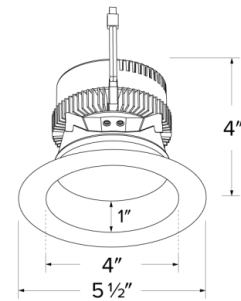

4" Round Reflector Insert with 5-CCT Switch & 3-Lumen Switch

This unique LED recessed downlight gives you the options you are looking for in one fixture. Switch to desired Color Temperature (2700K, 3000K, 3500K, 4000K or 5000K) and Lumen Output (1000 lm, 1250 lm, 1500 lm) by using manual switch located on module. Our energy saving fixture gives you all of these options at the flip of a switch.

Specifications

Wattage	9.5, 13.5, 18W
Lumens	1000, 1250, 1500 lm
Voltage	120V
Color Temp.	2700K, 3000K, 3500K, 4000K, 5000K
Dimmable	Triac/ELV
Lamp Type	LED
Wet Location	Listed

Dimensions

Technical Details