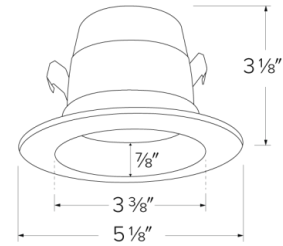

Dimensions