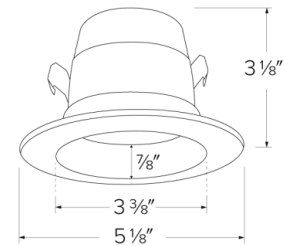

Dimensions

Technical Details

Optics: Soft white lens provides smooth lumen distribution

Construction: For use in IC and Non-IC Housings. Spun Aluminum for greater heat dissipation. High quality powder coat finish preventing rust and paint cracking.

Installation: Includes PSA30 medium base adapter for retrofitting existing housings. Quick connect for use with ELCO housings EL490ICA, EL490RICA, EL492ICA, EL492RICA, EL48FICA. PSA30 (Medium Base Socket adapter) allows for use with EL99ICA, EL99RICA, EL99FICA, EL99A, EL99RA. PSA31 (GU10 Socket Adapter, not included) allows for use with EL49ICA, EL49A, EL49RA. PSA35 (GU24 Socket Adapter, not included) allows for use with EL99ICA-G24, EL99RICA-G24. Can be used in IC and Non-IC housings.

Electrical: Driver connects to 120V power supply. High Efficiency driver with a power factor > 0.9. Start time of less than .75 seconds.

LED Technology: Extremely accurate color rendering with 90+ CRI. Lumen Maintenance of 50,000 hours L70 Life based on LM80 standardized test results. Superior Thermal Management by utilizing integral heat sink. Instant On to Full Brightness. No LED pixelation.

Dimmability: Works with 120V Triac and ELV type dimmers. Dims down to 10%. For full list of dimmers refer to the Dimmer Compatibility List. Industry leading dimming. Dims smoothly with no hot spots or flickering.

Listings: cUL Listed for wet location. Title 24 JA8-2019 Compliant.

Warranty: ELCO Products are built to last with a 5-year Limited Warranty.

Product Numbers

Item	Lamp type	Lumens	CCT	Watts	Voltage	Dimming	Finish
EL431CT5W	LED	850 lm	2700K, 3000K, 3500K, 4000K, 5000K	12W	120V	Triac/ELV	All White