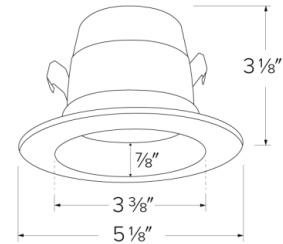

Dimensions