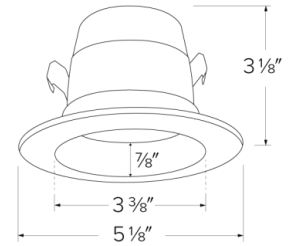

Dimensions