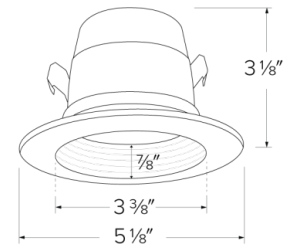

Dimensions

Technical Details

Optics: Soft white lens provides smooth lumen distribution

Construction: For use in IC and Non-IC Housings. Spun Aluminum for greater heat dissipation. High quality powder coat finish preventing rust and paint cracking.

Installation: Includes PSA30 medium base adapter for retrofitting existing housings. Quick connect for use with ELCO housings EL490ICA, EL490RICA, EL492ICA, EL492RICA, EL48FICA. PSA30 (Medium Base Socket adapter) allows for use with EL99ICA, EL99RICA, EL99FICA, EL99A, EL99RA. PSA31 (GU10 Socket Adapter, not included) allows for use with EL49ICA, EL49A, EL49RA. PSA35 (GU24 Socket Adapter, not included) allows for use with EL99ICA-G24, EL99RICA-G24. Can be used in IC and Non-IC housings.

Electrical: Driver connects to 120V power supply. High Efficiency driver with a power factor > 0.9. Start time of less than .75 seconds.

LED Technology: Extremely accurate color rendering with 90+ CRI. Lumen Maintenance of 50,000 hours L70 Life based on LM80 standardized test results. Superior Thermal Management by utilizing integral heat sink. Instant On to Full Brightness. No LED pixelation.

Dimmability: Works with 120V Triac and ELV type dimmers. Dims down to 10%. For full list of dimmers refer to the Dimmer Compatibility List. Industry leading dimming. Dims smoothly with no hot spots or flickering.

Listings: cUL Listed for wet location. Title 24 JA8-2019 Compliant.

Warranty: ELCO Products are built to last with a 5-year Limited Warranty.

Product Numbers

Item	Lamp type	Lumens	CCT	Watts	Voltage	Dimming	Finish
EL439CT5W	LED	850 lm	2700K, 3000K, 3500K, 4000K, 5000K	12W	120V	Triac/ELV	All White