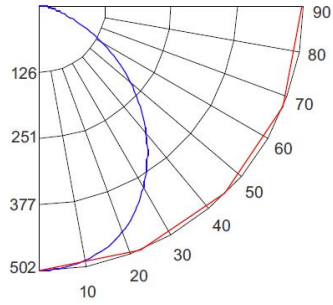

High Lumen Round LED Reflector Insert

Multiplier: 2700K (x 0.96), 3500K (x 1.04), 4000K (x 1.08)

PHOTOMETRIC REPORT

Product #: EL41730
Wattage/Lumens: 13.5W/ 1110 lm
Luminaire LPW: 82 Lm/W

CANDLE POWER SUMMARY

Degrees Vertical	0°
0	502
5	499
15	478
25	431
35	357
45	270
55	177
65	91
75	29
85	5
90	0

ILLUMINANCE AT A DISTANCE

Distance to Target Plane	Footcandles Beam Center	Beam Diameter
4'	31.4	8.7'
6'	13.9	13.0'
8'	7.84	17.3'
10'	5.02	21.7'

ZONAL LUMEN SUMMARY

Zone	Lumens	% Luminaire
0-30°	380.74	34.30
0-40°	604.63	54.50
0-60°	974.05	87.80
0-90°	1108.31	99.90