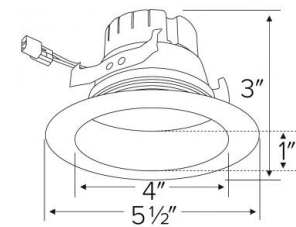

Dimensions

Product Number

Item	Lamp type	Lumens	CCT	Watts	Voltage	Dimming	Beam Angle	Finish
EL41735W	LED	1000 lm	3500K	12W	120V	Triac/ELV	90°	White

Product Number Builder Example: EL41727W