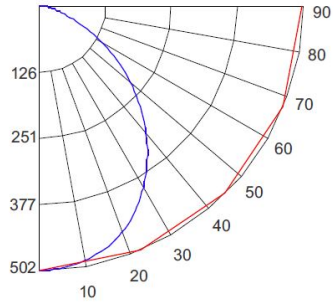

High Lumen Round LED Reflector Insert

Multiplier: 2700K (x 0.96), 3500K (x 1.04), 4000K (x 1.08)

PHOTOMETRIC REPORT

Product #: EL41730
Wattage/Lumens: 13.5W/ 1110 lm
Luminaire LPW: 82 Lm/W

CANDLE POWER SUMMARY

Degrees Vertical	0°
0	502
5	499
15	478
25	431
35	357
45	270
55	177
65	91
75	29
85	5
90	0

ILLUMINANCE AT A DISTANCE

Distance to Target Plane	Footcandles Beam Center	Beam Diameter
4'	31.4	8.7'
6'	13.9	13.0'
8'	7.84	17.3'
10'	5.02	21.7'

ZONAL LUMEN SUMMARY

Zone	Lumens	% Luminaire
0-30°	380.74	34.30
0-40°	604.63	54.50
0-60°	974.05	87.80
0-90°	1108.31	99.90