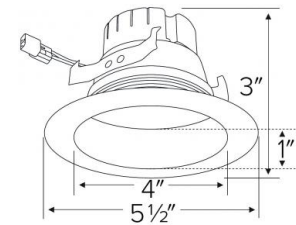

Dimensions

Product Number

Item	Lamp type	Lumens	CCT	Watts	Voltage	Dimming	Beam Angle	Finish
EL41727W	LED	1000 lm	2700K	12W	120V	Triac/ELV	90°	White

Product Number Builder Example: EL41727W