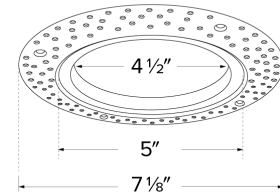

4" Round Flush Mount Trim Adaptor

For 4" Pex™ Round Trims and Canless Koto™ Trims.

Features

- 4" Round extra thin spackle frame for easy mounting.
- Designed to seamlessly flush trims to ceiling.
- Compatible 4" Pex™ Round trims: **ELK4116, ELK4118, ELK4127, ELK4129, ELK4710, ELK4713, ELK4715** Series.
- Compatible 4" Pex™ Canless Koto™ Round trims: **EKCL4116, EKCL4118, EKCL4127, EKCL4129, EKCL4710, EKCL4713, EKCL4715** Series.

Technical Details

Construction: Extra thin spackle frame.

Installation: Easy mudding.

Compatible Trims: Compatible with 4" Pex Trims and 4" Pex Canless Koto™ Trims.

Lamp: Koto™ LED Module and Canless Koto™ LED Module.

Dimensions

Product Numbers

Item	Description
EL4FMR	4" Round Flush Mount Trim Adaptor

Compatible Products

For use with 4" Pex™ Round Flush Mount Trim Adaptor

Koto™ LED Module

Koto™ LED Module
ELK07 - ELK09

PRODUCT NUMBER BUILDER			
Koto™ LED Module	Lumens	Color Temperature	Beam Angle
ELK			
07	750 lm	27 2700K	(blank) 38° lens (Standard)
09	950 lm	30 3000K	-S 18° lens
		35 3500K	-N 25° lens
		40 4000K	-W 60° lens
		SD Sunset Dimming (ELK09 Only)	