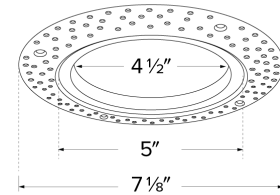

4" Round Flush Mount Trim Adapter

For 4" Pex™ Round Trims and Canless Koto™ Trims.

Features

- 4" Round extra thin spackle frame for easy mounting.
- Designed to seamlessly flush trims to ceiling.
- Compatible 4" Pex™ Round trims: **ELK4116, ELK4118, ELK4127, ELK4129, ELK4710, ELK4713, ELK4715** Series.
- Compatible 4" Pex™ Canless Koto™ Round trims: **EKCL4116, EKCL4118, EKCL4127, EKCL4129, EKCL4710, EKCL4713, EKCL4715** Series.

Technical Details

Construction: Extra thin spackle frame.

Installation: Easy mudding.

Compatible Trims: Compatible with 4" Pex Trims and 4" Pex Canless Koto™ Trims.

Lamp: Koto™ LED Module and Canless Koto™ LED Module.

Dimensions

Product Numbers

Item	Description
EL4FMR	4" Round Flush Mount Trim Adapter

Compatible Products

For use with 4" Pex™ Round Flush Mount Trim Adaptor

Koto™ LED Module

Koto™ LED Module
ELK07 - ELK09

PRODUCT NUMBER BUILDER			
Koto™ LED Module	Lumens	Color Temperature	Beam Angle
ELK			
07	750 lm	27 2700K	(blank) 38° lens (Standard)
09	950 lm	30 3000K	-S 18° lens
		35 3500K	-N 25° lens
		40 4000K	-W 60° lens
		SD Sunset Dimming (ELK09 Only)	