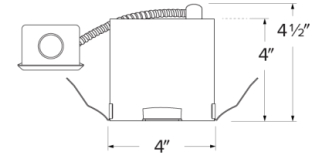

Front View

Technical Details

Installation: Remodel tabs for easy installation. See installation sheet for detailed information

Mounting: Pre-installed remodel clips for easy installation.

Dimmability: Dimmability based on lamp.

Listings: IC Rated for direct contact with insulation. For 2-Hr Fire Rated ceilings. cUL listed under cUL 514A Standards as a metallic outlet box

Compatible With: Koto™ Fixtures, LED Disk Lights, LED Sky™ Panels, and LED Ceiling Mount Fixtures