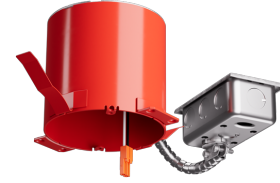

4" Remodel IC Airtight Housing for 2-Hr Fire Rated Ceilings

Maximum 2-Hour Fire Rated ceiling assembly can be maintained when installed according to the International Building Code, Section 714.

Features

- Remodel IC Airtight Housing for 2-Hour Fire Rated ceilings
- Round opening for easy hole cutting
- Maximum 2-Hour Fire Rated ceiling assembly can be maintained when installed according to the International Building Code, Section 714
- Covered by U.S. Patents
- **NOTE:** Remodel tabs will not be completely covered by trims, painting may be required after installation or use of Oversized Ring (ELJ40V) to cover tabs

Specifications

Voltage	120V
Dimmable	Triac/ELV