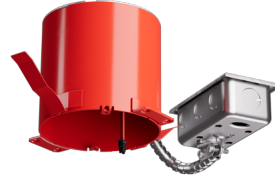

# 4" Remodel IC Airtight Housing for 2-Hr Fire Rated Ceilings

Maximum 2-Hour Fire Rated ceiling assembly can be maintained when installed according to the International Building Code, Section 714.

## Features

- Remodel IC Airtight Housing for **2-Hour Fire Rated ceilings**
- Quick-connect for easy Architectural Koto™ LED Module installation
- Round opening for easy hole cutting
- Maximum 2-Hour Fire Rated ceiling assembly can be maintained when installed according to the International Building Code, Section 714
- Covered by U.S. Patents
- **NOTE:** Remodel tabs will not be completely covered by trims, painting may be required after installation or use of Oversized Ring (ELJ40V) to cover tabs