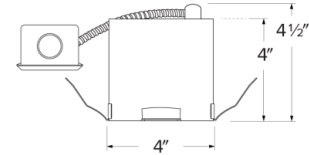

Front View

Technical Details

Installation: Remodel tabs for easy installation. See installation sheet for detailed information

Mounting: Pre-installed remodel clips for easy installation.

Dimmability: Dimmability based on lamp.

Listings: IC Rated for direct contact with insulation. For 2-Hr Fire Rated ceilings. cUL listed under cUL 514A Standards as a metallic outlet box

Compatible With: Koto™ Fixtures, LED Disk Lights, LED Sky™ Panels, and LED Ceiling Mount Fixtures