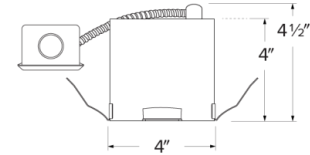

Front View

Technical Details

Installation: Remodel tabs for easy installation. See installation sheet for detailed information

Mounting: Pre-installed remodel clips for easy installation.

Dimmability: Dimmability based on lamp.

Listings: IC Rated for direct contact with insulation. For 2-Hr Fire Rated ceilings. cUL listed under cUL 514A Standards as a metallic outlet box

Compatible With: Koto™ Fixtures, LED Disk Lights, LED Sky™ Panels, and LED Ceiling Mount Fixtures