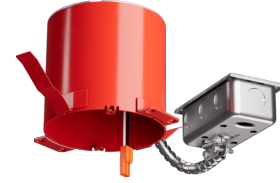

4" Remodel IC Airtight Housing for 2-Hr Fire Rated Ceilings

Maximum 2-Hour Fire Rated ceiling assembly can be maintained when installed according to the International Building Code, Section 714.

Features

- Remodel IC Airtight Housing for 2-Hour Fire Rated ceilings
- Round opening for easy hole cutting
- Maximum 2-Hour Fire Rated ceiling assembly can be maintained when installed according to the International Building Code, Section 714
- Covered by U.S. Patents
- **NOTE:** Remodel tabs will not be completely covered by trims, painting may be required after installation or use of Oversized Ring (ELJ40V) to cover tabs

Specifications

Voltage	120V
Dimmable	Triac/ELV

Front View

Technical Details

Installation: Remodel tabs for easy installation. See installation sheet for detailed information

Mounting: Pre-installed remodel clips for easy installation.