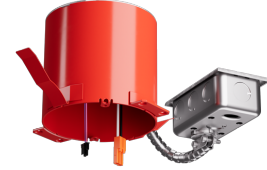

# 4" Remodel IC Airtight Housing 0-10V, 120/277V for 2-Hr Fire Rated Ceilings

Maximum 2-Hour Fire Rated ceiling assembly can be maintained when installed according to the International Building Code, Section 714.

## Features

- Remodel IC Airtight Housing for 2-Hour Fire Rated ceilings
- Round opening for easy hole cutting
- Maximum 2-Hour Fire Rated ceiling assembly can be maintained when installed according to the International Building Code, Section 714
- Covered by U.S. Patents
- **NOTE:** Remodel tabs will not be completely covered by trims, painting may be required after installation or use of Oversized Ring (ELJ40V) to cover tabs