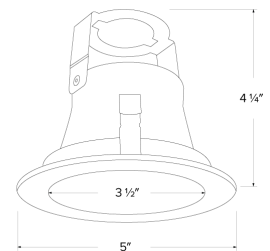

## Features

- Reflector Trim.
- Integral Socket Bracket to control lamp height.
- Lamp: 40W MAX A19 or R16, 50W MAX PAR20 or R20.
- O.D.: 5"

## Dimensions