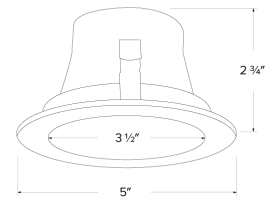

4" Reflector Trim

Features

- Reflector Trim.
- Lamp: 32W max CFL (PL-T), 40W MAX A19 or R16, 50W MAX PAR20 or R20.
- O.D.: 5"

Technical Details

Construction: Meticulously manufactured trim with a powder coated or anodized finish.

Installation: Clips securely mount trim into the housing and keeps ring flush with ceiling.

Compatible Housing: Compatible with 4" Line Voltage IC and Non-IC versions.

Lamp: Compatible with Medium base (E26) PAR type.

All Black

Clear w/Nickel Trim

Dimensions

Product Numbers

Item	Finish
EL999BZ	All Bronze
EL999W	All White

Item	Finish
EL999B	Black with White Trim
EL999C	Clear with White Trim
EL999G	Gold with White Trim
EL999H	Haze with White Trim
EL999BB	All Black
EL999CN	Clear with Nickel Trim
EL999GG	All Gold