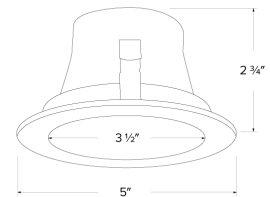

4" Reflector Trim

Features

- Reflector Trim.
- Lamp: 32W max CFL (PL-T), 40W MAX A19 or R16, 50W MAX PAR20 or R20.
- O.D.: 5"

Technical Details

Construction: Meticulously manufactured trim with a powder coated or anodized finish.

Installation: Clips securely mount trim into the housing and keeps ring flush with ceiling.

Compatible Housing: Compatible with 4" Line Voltage IC and Non-IC versions.

Lamp: Compatible with Medium base (E26) PAR type.

Clear w/Nickel Trim

Dimensions

Product Numbers

| Item | Finish |
|---------|------------|
| EL999BZ | All Bronze |
| EL999W | All White |

| Item | Finish |
|---------|------------------------|
| EL999B | Black with White Trim |
| EL999C | Clear with White Trim |
| EL999H | Haze with White Trim |
| EL999BB | All Black |
| EL999CN | Clear with Nickel Trim |
| EL999GG | All Gold |