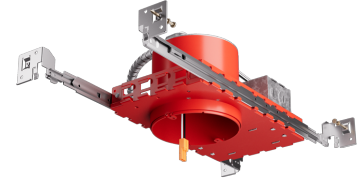

# 4" New Construction IC Airtight Housing for 2-Hr Fire Rated Ceilings

Maximum 2-Hour Fire Rated ceiling assembly can be maintained when installed according to the International Building Code, Section 714.

## Features

- New Construction IC Airtight Housing **for 2-Hour Fire Rated ceilings**
- Junction Box with hanger bars with quick-connect for easy fixture installation
- Round opening for easy hole cutting
- Maximum 2-Hour Fire Rated ceiling assembly can be maintained when installed according to the International Building Code, Section 714
- Covered by U.S. Patents