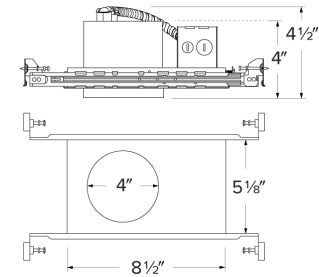

Specifications

Voltage	120V
Dimmable	Triac/ELV

Dimensions

Technical Details

Installation: Hanger bars that can be nailed to joists.

Hanger Bars: Hanger bars with True Nail for easy installation in regular lumber, engineered lumber, and laminated beams. Integral T-bar slots for easy installation in T-Bars. Hanger bars span 24". Score lines allow for tool-free hanger bar size reduction. Integral leveling flange allows for single-person installation while aligning housing with the joists.