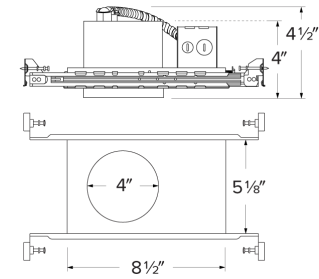

Specifications

Voltage	120V
Dimmable	Triac/ELV

Dimensions

Technical Details

Installation: Hanger bars that can be nailed to joists.

Hanger Bars: Hanger bars with True Nail for easy installation in regular lumber, engineered lumber, and laminated beams. Integral T-bar slots for easy installation in T-Bars. Hanger bars span 24". Score lines allow for tool-free hanger bar size reduction. Integral leveling flange allows for single-person installation while aligning housing with the joists.