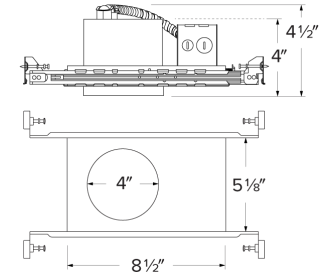

Specifications

Voltage	120V
Dimmable	Triac/ELV

Dimensions

Technical Details

Installation: Hanger bars that can be nailed to joists.

Hanger Bars: Hanger bars with True Nail for easy installation in regular lumber, engineered lumber, and laminated beams. Integral T-bar slots for easy installation in T-Bars. Hanger bars span 24". Score lines allow for tool-free hanger bar size reduction. Integral leveling flange allows for single-person installation while aligning housing with the joists.