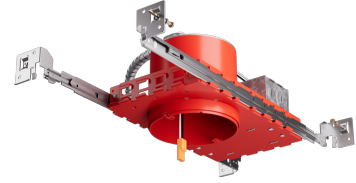

4" New Construction IC Airtight Housing for 2-Hr Fire Rated Ceilings

Maximum 2-Hour Fire Rated ceiling assembly can be maintained when installed according to the International Building Code, Section 714.

Features

- New Construction IC Airtight Housing **for 2-Hour Fire Rated ceilings**
- Junction Box with hanger bars with quick-connect for easy fixture installation
- Round opening for easy hole cutting
- Maximum 2-Hour Fire Rated ceiling assembly can be maintained when installed according to the International Building Code, Section 714
- Covered by U.S. Patents

Specifications

Voltage	120V
Dimmable	Triac/ELV

Dimensions

Technical Details

Installation: Hanger bars that can be nailed to joists.

Hanger Bars: Hanger bars with True Nail for easy installation in regular lumber, engineered lumber, and laminated beams. Integral T-bar slots for easy installation in T-Bars. Hanger bars span 24". Score lines allow for tool-free hanger bar size reduction. Integral leveling flange allows for single-person installation while aligning housing with the joists.