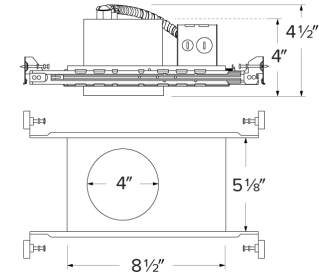

Specifications

Voltage	120V
Dimmable	Triac/ELV

Dimensions

Technical Details

Installation: Hanger bars that can be nailed to joists.

Hanger Bars: Hanger bars with True Nail for easy installation in regular lumber, engineered lumber, and laminated beams. Integral T-bar slots for easy installation in T-Bars. Hanger bars span 24". Score lines allow for tool-free hanger bar size reduction. Integral leveling flange allows for single-person installation while aligning housing with the joists.