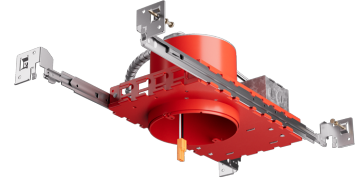

4" New Construction IC Airtight Housing for 2-Hr Fire Rated Ceilings

Maximum 2-Hour Fire Rated ceiling assembly can be maintained when installed according to the International Building Code, Section 714.

Features

- New Construction IC Airtight Housing **for 2-Hour Fire Rated ceilings**
- Junction Box with hanger bars with quick-connect for easy fixture installation
- Round opening for easy hole cutting
- Maximum 2-Hour Fire Rated ceiling assembly can be maintained when installed according to the International Building Code, Section 714
- Covered by U.S. Patents

Specifications

Voltage	120V
Dimmable	Triac/ELV