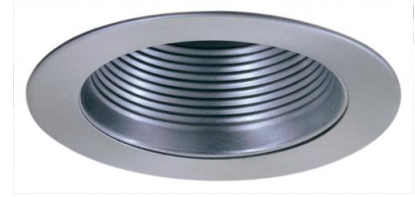

4" Metal Step Baffle Trim with Socket Bracket

Features

- Baffle Trim.
- Integral Socket Bracket to control lamp height.
- Lamp: 40W MAX A19 or R16, 50W MAX PAR20 or R20.
- O.D.: 4 3/4".

Technical Details

Construction:

- Meticulously manufactured trim with a powder coated or anodized finish.
- Baffle helps reduce glare.

Installation: Clips securely mount trim into the housing and keeps ring flush with ceiling.

Compatible Housing: Compatible with 4" Line Voltage IC and Non-IC versions.

Lamp: Compatible with Medium base (E26) PAR type.

Options

Black w/White Trim

White

Nickel

Black w/Nickel Trim

Nickel w/Black Trim

Nickel w/White Trim

Copper

Bronze

Product Number

Item	Finish
EL993KW	All White

Product Number Builder Example: EL993KB

4" Baffle Trim with Socket Bracket

Socket Bracket