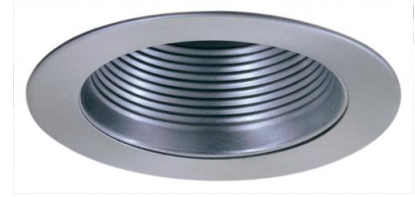

4" Metal Step Baffle Trim with Socket Bracket

Features

- Baffle Trim.
- Integral Socket Bracket to control lamp height.
- Lamp: 40W MAX A19 or R16, 50W MAX PAR20 or R20.
- O.D.: 4 3/4".

Technical Details

Construction:

- Meticulously manufactured trim with a powder coated or anodized finish.
- Baffle helps reduce glare.

Installation: Clips securely mount trim into the housing and keeps ring flush with ceiling.

Compatible Housing: Compatible with 4" Line Voltage IC and Non-IC versions.

Lamp: Compatible with Medium base (E26) PAR type.

Options

Black w/White Trim

White

Nickel

Black w/Nickel Trim

Nickel w/Black Trim

Nickel w/White Trim

Copper

Bronze

Product Number

Item	Finish
EL993KBZ	All Bronze

Product Number Builder Example: EL993KB

4" Baffle Trim with Socket Bracket

Socket Bracket