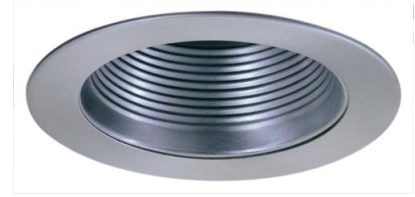

4" Metal Step Baffle Trim with Socket Bracket

Features

- Baffle Trim.
- Integral Socket Bracket to control lamp height.
- Lamp: 40W MAX A19 or R16, 50W MAX PAR20 or R20.
- O.D.: 4 3/4".

Technical Details

Construction:

- Meticulously manufactured trim with a powder coated or anodized finish.
- Baffle helps reduce glare.

Installation: Clips securely mount trim into the housing and keeps ring flush with ceiling.

Compatible Housing: Compatible with 4" Line Voltage IC and Non-IC versions.

Lamp: Compatible with Medium base (E26) PAR type.

Options

Black w/White Trim

White

Nickel

Black w/Nickel Trim

Nickel w/Black Trim

Nickel w/White Trim

Copper

Bronze

Product Number

Item	Finish
EL993KB	Black with White Trim

Product Number Builder Example: EL993KB

4" Baffle Trim with Socket Bracket

Socket Bracket