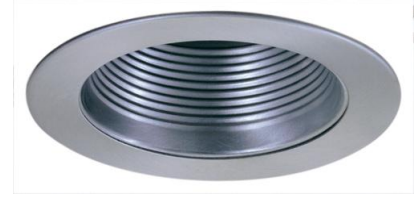

# 4" Metal Step Baffle Trim with Socket Bracket

## Features

- Baffle Trim.
- Integral Socket Bracket to control lamp height.
- Lamp: 40W MAX A19 or R16, 50W MAX PAR20 or R20.
- O.D.: 4 3/4".

### Construction:

- Meticulously manufactured trim with a powder coated or anodized finish.
- Baffle helps reduce glare.

**Installation:** Clips securely mount trim into the housing and keeps ring flush with ceiling.