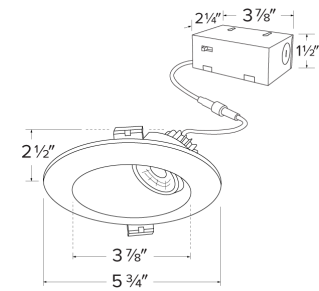

Features

- Adjustable Regressed Gimbal for Wall Wash and Sloped Ceiling
- 38° beam with 25° tilt and 360° rotation
- IC Airtight for use with direct contact to insulation
- Designed to fit in plenums as shallow as 3".
- Eliminates the need for housing.
- New Construction application requires mounting plate or frame.
- Remodel applications require no additional accessories.
- Wet Location for indoor use only.
- ETL listed, Energy Star, Title 24 JA8
- Includes driver and Jbox.

Specifications

| | |
|---------------------|-----------------------------------|
| Wattage | 8W |
| Lumens | 510 lm |
| Voltage | 120V |
| Color Temp. | 2700K, 3000K, 3500K, 4000K, 5000K |
| Dimmable | Triac/ELV |
| Lamp Type | LED |
| Beam Angle | 38° |
| CRI | 90+ |
| Wet Location | Listed |

Dimensions

Technical Details

Construction: IC rated driver and fixture are tested and approved for direct contact with insulation. Plenum rated cable connector to connect from module to remote driver box. Isolated driver integrated inside aluminum remote box with two knockouts with slots for pryout.

Installation: Designed for super shallow ceiling plenums without any housing. High strength steel spring clip for easy installation. Hole cut out template provided for accurate hole size for proper trim installation. Maximum hole size should not exceed 4 3/4" for this product. Suitable installation for t-grid and drop ceiling applications.