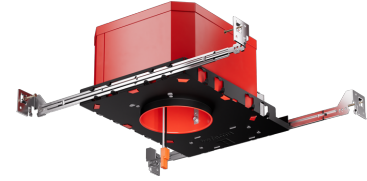

# 4" LED Shallow Fire Rated ICA New Construction Housing

4" Fire Rated ICA New Construction LED housing. Compatible with 4" LED inserts. 2-hour fire rated. Quick Connect terminal connector for easy installation.