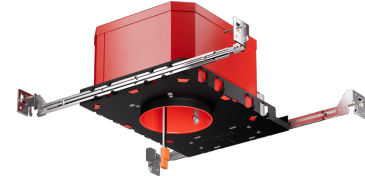

# 4" LED Shallow Fire Rated ICA New Construction Housing

4" Fire Rated ICA New Construction LED housing. Compatible with 4" LED inserts. 2-hour fire rated. Quick Connect terminal connector for easy installation.

## Features

- cUL Listed for 2-Hour Fire Resistance to meet and exceed strict fire safety codes.
- Integrated Non-combustible insulation acts as a sound barrier minimizing sound transfer between floors.
- Meets Title 24 requirements. Sound rated.
- Trims and inserts sold separately.
- 14W MAX.
- Height: 4 13/16"