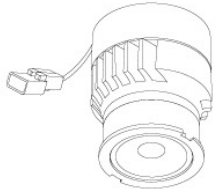

Compatible Products

For use with Dedicated 4" IC LED Shallow Housings

Koto™ LED Module

Koto™ LED Module
ELK07, ELK09, & ELK11

PRODUCT NUMBER BUILDER

Koto™ LED Module	Lumens	Color Temperature	Beam Angle
ELK			
07	750 lm	27 2700K	(blank) 38° lens (Standard)
09	950 lm	30 3000K	-S 18° lens
11	1150 lm	35 3500K	-N 25° lens
		40 4000K	-W 60° lens
		SD Sunset Dimming (For ELK09 & ELK11)	-FC 18° - 50° Adjustable (ELK07 Only)

ACCESSORIES

Lens

- EP731C 18° Lens
- EP732C 25° Lens
- EP733C 38° Lens
- EP734C 60° Lens

*EP732C, EP733C, EP734C Included

Snoot

- L50W White
- L50B Black

Secondary Optics

- L45 Hex Louver
- L46 Linear Lens
- L47 Spread Louver
- L49 Frosted Lens
- L51 Color Shifter

Koto™ LED Module with 5-CCT Switch

Product Number

ELK08CT5	825 lm
ELK10CT5	1000 lm

4" Pex™ Twist-On Compatible Trims

ELK4188

Finishes:

(W, B, BZ)

*Finishes: **W** - All White, **B** - All Black, **BZ** - All Bronze