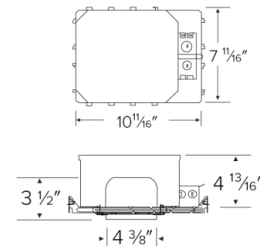

Specifications

Wattage	14W
Voltage	120/277V
Wet Location	cUL Listed
Damp Location	cUL Listed

Dimensions

Technical Details

Construction:

- Double wall IC rated for direct contact with insulation. For use in IC and non-IC conditions.
- Housing adjusts in frame to accommodate up to 1 1/2" ceiling thickness.
- Airtight housing with gasket to restrict airflow in accordance with ASTM E-283 air-tight requirements.
- For use with ceiling constructions: L505, L511, L536, L538, L541, L556, L577, M500, M510, M521, and M543.