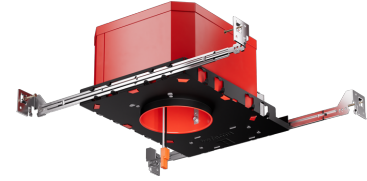

4" LED Shallow Fire Rated ICA New Construction Housing

4" Fire Rated ICA New Construction LED housing. Compatible with 4" LED inserts. 2-hour fire rated. Quick Connect terminal connector for easy installation.

Features

- cUL Listed for 2-Hour Fire Resistance to meet and exceed strict fire safety codes.
- Integrated Non-combustible insulation acts as a sound barrier minimizing sound transfer between floors.
- Meets Title 24 requirements. Sound rated.
- Trims and inserts sold separately.
- 14W MAX.
- Height: 4 13/16"

Installation:

- Designed for ceiling plenums where 2x8 joists or taller are used.
- High strength hanger bars can easily be nailed to joists.
- Suitable for T-grid and drop ceiling applications.
- See installation sheet for detailed information.

Junction Box: Positioned to accommodate straight conduit runs. Two 3/4" knockouts, Seven 1/2" trade size conduit knockouts, One 3/8" knockout. Four Pry-out knockout slots for easy romex installation.

Hanger Bars: Pre Installed hanger bars with True Nail easy installation in regular lumber, engineered lumber, and Laminated Beams. Integral T-bar slots for easy installation in T-Bars. Spans up 24" and can be repositioned 90°. Score lines allow for tool-free hanger bar size reduction. Integral leveling flange allows for single-person installation while easily aligning the housings with the joists.