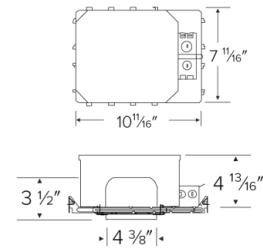

Specifications

Wattage	14W
Voltage	120/277V
Wet Location	cUL Listed
Damp Location	cUL Listed

Dimensions

Technical Details

Construction:

- Double wall IC rated for direct contact with insulation. For use in IC and non-IC conditions.
- Housing adjusts in frame to accommodate up to 1 1/2" ceiling thickness.
- Airtight housing with gasket to restrict airflow in accordance with ASTM E-283 air-tight requirements.
- For use with ceiling constructions: L505, L511, L536, L538, L541, L556, L577, M500, M510, M521, and M543.

Junction Box: Positioned to accommodate straight conduit runs. Two 3/4" knockouts, Seven 1/2" trade size conduit knockouts, One 3/8" knockout. Four Pry-out knockout slots for easy romex installation.

Hanger Bars: Pre Installed hanger bars with True Nail easy installation in regular lumber, engineered lumber, and Laminated Beams. Integral T-bar slots for easy installation in T-Bars. Spans up 24" and can be repositioned 90°. Score lines allow for tool-free hanger bar size reduction. Integral leveling flange allows for single-person installation while easily aligning the housings with the joists.