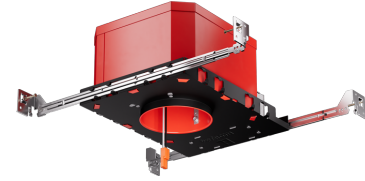

4" LED Shallow Fire Rated ICA New Construction Housing

4" Fire Rated ICA New Construction LED housing. Compatible with 4" LED inserts. 2-hour fire rated. Quick Connect terminal connector for easy installation.

Features

- cUL Listed for 2-Hour Fire Resistance to meet and exceed strict fire safety codes.
- Integrated Non-combustible insulation acts as a sound barrier minimizing sound transfer between floors.
- Meets Title 24 requirements. Sound rated.
- Trims and inserts sold separately.
- 14W MAX.
- Height: 4 13/16"

Installation:

- Designed for ceiling plenums where 2x8 joists or taller are used.
- High strength hanger bars can easily be nailed to joists.
- Suitable for T-grid and drop ceiling applications.
- See installation sheet for detailed information.

Junction Box: Positioned to accommodate straight conduit runs. Two 3/4" knockouts, Seven 1/2" trade size conduit knockouts, One 3/8" knockout. Four Pry-out knockout slots for easy romex installation.

Hanger Bars: Pre Installed hanger bars with True Nail easy installation in regular lumber, engineered lumber, and Laminated Beams. Integral T-bar slots for easy installation in T-Bars. Spans up 24" and can be repositioned 90°. Score lines allow for tool-free hanger bar size reduction. Integral leveling flange allows for single-person installation while easily aligning the housings with the joists.