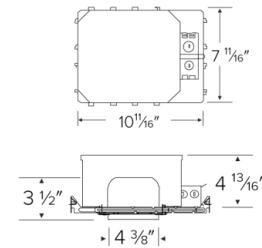

Specifications

Wattage	14W
Voltage	120/277V
Wet Location	cUL Listed
Damp Location	cUL Listed

Dimensions

Technical Details

Construction:

- Double wall IC rated for direct contact with insulation. For use in IC and non-IC conditions.
- Housing adjusts in frame to accommodate up to 1 1/2" ceiling thickness.
- Airtight housing with gasket to restrict airflow in accordance with ASTM E-283 air-tight requirements.
- For use with ceiling constructions: L505, L511, L536, L538, L541, L556, L577, M500, M510, M521, and M543.