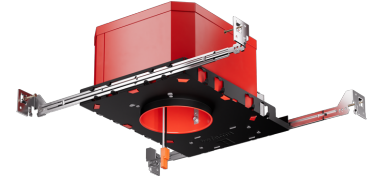

4" LED Shallow Fire Rated ICA New Construction Housing

4" Fire Rated ICA New Construction LED housing. Compatible with 4" LED inserts. 2-hour fire rated. Quick Connect terminal connector for easy installation.

Features

- cUL Listed for 2-Hour Fire Resistance to meet and exceed strict fire safety codes.
- Integrated Non-combustible insulation acts as a sound barrier minimizing sound transfer between floors.
- Meets Title 24 requirements. Sound rated.
- Trims and inserts sold separately.
- 14W MAX.
- Height: 4 13/16"

Installation:

- Designed for ceiling plenums where 2x8 joists or taller are used.
- High strength hanger bars can easily be nailed to joists.
- Suitable for T-grid and drop ceiling applications.
- See installation sheet for detailed information.

Junction Box: Positioned to accommodate straight conduit runs. Two 3/4" knockouts, Seven 1/2" trade size conduit knockouts, One 3/8" knockout. Four Pry-out knockout slots for easy romex installation.

Hanger Bars: Pre Installed hanger bars with True Nail easy installation in regular lumber, engineered lumber, and Laminated Beams. Integral T-bar slots for easy installation in T-Bars. Spans up 24" and can be repositioned 90°. Score lines allow for tool-free hanger bar size reduction. Integral leveling flange allows for single-person installation while easily aligning the housings with the joists.