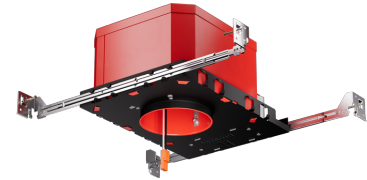

# 4" LED Shallow Fire Rated ICA New Construction Housing

4" Fire Rated ICA New Construction LED housing. Compatible with 4" LED inserts. 2-hour fire rated. Quick Connect terminal connector for easy installation.

## Features

- cUL Listed for 2-Hour Fire Resistance to meet and exceed strict fire safety codes.
- Integrated Non-combustible insulation acts as a sound barrier minimizing sound transfer between floors.
- Meets Title 24 requirements. Sound rated.
- Trims and inserts sold separately.
- 14W MAX.
- Height: 4 13/16"