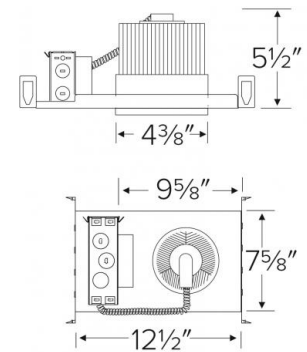

Specifications

Wattage	16W
Lumens	1200 lm
Voltage	120/277V
Color Temp.	2700K - 4000K
Dimmable	Triac/ELV/0-10V
Lamp Type	LED
CRI	93+
Damp Location	Listed

Dimensions

Technical Details

Construction:

- Single wall IC rated for direct contact with insulation. For use in IC and non-IC conditions.
- Housing has integrated driver, heat sink and LED COB mounted onto the heat sink.
- Compatible trims can be used for beam angle options and design options.
- Housing adjusts in frame to accommodate up to 1 1/2" ceiling thickness.
- Airtight housing with gasket to restrict airflow in accordance with ASTM E-283 air-tight requirements.

Junction Box: Positioned to accommodate straight conduit runs. Seven 1/2" trade size conduit knockouts, Four pry-out knockout slots for easy romex installation.

Hanger Bars: Pre Installed hanger bars with True Nail easy installation in regular lumber, engineered lumber, and Laminated Beams. Integral T-bar slots for easy installation in T-Bars. Spans up 24" and can be repositioned 90°. Score lines allow for tool-free hanger bar size reduction. Integral leveling flange allows for single-person installation while easily aligning the housings with the joists.