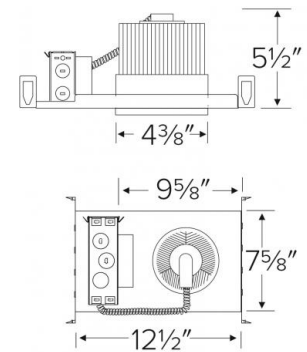

Dimensions

Technical Details

Construction:

- Single wall IC rated for direct contact with insulation. For use in IC and non-IC conditions.
- Housing has integrated driver, heat sink and LED COB mounted onto the heat sink.
- Compatible trims can be used for beam angle options and design options.
- Housing adjusts in frame to accommodate up to 1 1/2" ceiling thickness.
- Airtight housing with gasket to restrict airflow in accordance with ASTM E-283 air-tight requirements.

Installation: Designed for ceiling plenums where 2x6 joists or taller are used. High strength hanger bars can easily be nailed to joists. Suitable for T-grid and drop ceiling applications. See installation sheet for detailed information.

Junction Box: Positioned to accommodate straight conduit runs. Seven 1/2" trade size conduit knockouts, Four pry-out knockout slots for easy romex installation.

Hanger Bars: Pre Installed hanger bars with True Nail easy installation in regular lumber, engineered lumber, and Laminated Beams. Integral T-bar slots for easy installation in T-Bars. Spans up 24" and can be repositioned 90°. Score lines allow for tool-free hanger bar size reduction. Integral leveling flange allows for single-person installation while easily aligning the housings with the joists.

Electrical: Driver is rated for 120V and 277V input (120/277V). High Efficiency driver with a power factor > 0.9. Can be specified with Lutron drivers for specific applications. Optional 90 Minute 120/277V emergency backup.

Trims: Compatible with ELCO 4" LED Recessed Housing trims.

Dimmability: Triac and ELV dimming. Flicker-Free Dimming. Can be specified with Lutron drivers for specific applications. For full list of dimmers refer to the Dimmer Compatibility List.

Listings: UL Listed for Damp Location and for Wet Location with select trims. UL Listed for Direct Contact with Insulation and Combustible Material. UL Listed for Feed Through. Meets California Title 24 standards.

Product Numbers

Item	Lamp type	Lumens	CCT	Watts	Voltage	Dimming
ELD47ICA	LED	1200 lm	2700K	16W	120/277V	Triac/ELV
ELD46ICA	LED	1200 lm	3000K	16W	120/277V	Triac/ELV
ELD45ICA	LED	1200 lm	4000K	16W	120/277V	Triac/ELV