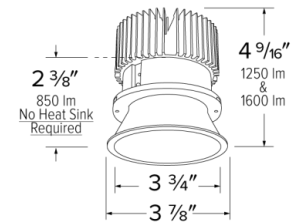

4" LED Light Engine with Trimless Reflector

The perfect lighting solution for high-end residential and light commercial projects.

Features

- High efficacy LED module.
- Triac/ELV/0-10V dimming.
- Must be used with ELCO 4" Cedar™ System Housings.
- Life span of 50,000 hours L70.
- USA designed and assembled.
- Limited 5 year warranty.
- Spackle frame included.
- 2 at the end of the item number denotes Generation 2. Please note Gen 2 and Gen 1 are not cross compatible.

Specifications

Wattage	18W
Lumens	1600 lm
Color Temp.	4000K
Lamp Type	LED
Beam Angle	60°
CRI	93+
Damp Location	Listed

Options

Technical Details

Optics: Frosted polycarbonate module lens diffuses light evenly throughout while reducing glare with LED technology.

Trim Construction: Reflector is two piece trim for maximum color versatility. Design allows for minimal glare and a strong glare cut-off. Trim is constructed of metal for lasting durability.

Installation: Must be installed on a Cedar™ System housing with compatible lumen rating. Frames are available for New Construction and Remodel as IC or non-IC.

LED Technology:

- Extremely accurate Color Rendering Index of 93+.
- Efficacy of 97 lumens per watt.
- Lumen Maintenance of 50,000 hours L70 Life based on LM80 standardized test results.
- Superior Thermal Management by utilizing ELCO Red heat sink.
- Instant On to Full Brightness technology.
- No LED pixelation.

Sunset: Sunset color temperature is our dim-to-warm LED technology that allows the color temperature to become warmer as the product is dimmed. Our SUNSET items start at 3000K and go as low as 1800K when dimmed. For Sunset dim technology be sure to order an item with "Sunset" in the Color Temperature (CCT) attribute.

Listings: cUL Listed for Wet Location. RoHS Compliant.

Dimension