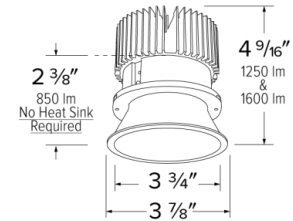

4" LED Light Engine with Trimless Reflector

The perfect lighting solution for high-end residential and light commercial projects.

Features

- High efficacy LED module.
- Triac/ELV/0-10V dimming.
- Must be used with ELCO 4" Cedar™ System Housings.
- Life span of 50,000 hours L70.
- USA designed and assembled.
- Limited 5 year warranty.
- Spackle frame included.
- 2 at the end of the item number denotes Generation 2. Please note Gen 2 and Gen 1 are not cross compatible.

Specifications

Wattage	18W
Lumens	1600 lm
Color Temp.	3000K
Lamp Type	LED
Beam Angle	60°
CRI	93+
Damp Location	Listed

Options

Technical Details

Optics: Frosted polycarbonate module lens diffuses light evenly throughout while reducing glare with LED technology.

Trim Construction: Reflector is two piece trim for maximum color versatility. Design allows for minimal glare and a strong glare cut-off. Trim is constructed of metal for lasting durability.

Installation: Must be installed on a Cedar™ System housing with compatible lumen rating. Frames are available for New Construction and Remodel as IC or non-IC.

LED Technology:

- Extremely accurate Color Rendering Index of 93+.
- Efficacy of 97 lumens per watt.
- Lumen Maintenance of 50,000 hours L70 Life based on LM80 standardized test results.
- Superior Thermal Management by utilizing ELCO Red heat sink.
- Instant On to Full Brightness technology.
- No LED pixelation.

Sunset: Sunset color temperature is our dim-to-warm LED technology that allows the color temperature to become warmer as the product is dimmed. Our SUNSET items start at 3000K and go as low as 1800K when dimmed. For Sunset dim technology be sure to order an item with "Sunset" in the Color Temperature (CCT) attribute.

Listings: cUL Listed for Wet Location. RoHS Compliant.

Dimension