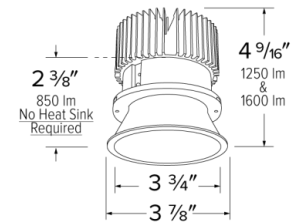

4" LED Light Engine with Trimless Reflector

The perfect lighting solution for high-end residential and light commercial projects.

Features

- High efficacy LED module.
- Triac/ELV/0-10V dimming.
- Must be used with ELCO 4" Cedar™ System Housings.
- Life span of 50,000 hours L70.
- USA designed and assembled.
- Limited 5 year warranty.
- Spackle frame included.
- 2 at the end of the item number denotes Generation 2. Please note Gen 2 and Gen 1 are not cross compatible.

Specifications

Wattage	18W
Lumens	1600 lm
Color Temp.	2700K
Lamp Type	LED
Beam Angle	60°
CRI	93+
Damp Location	Listed

Options

Technical Details

Optics: Frosted polycarbonate module lens diffuses light evenly throughout while reducing glare with LED technology.

Trim Construction: Reflector is two piece trim for maximum color versatility. Design allows for minimal glare and a strong glare cut-off. Trim is constructed of metal for lasting durability.

Installation: Must be installed on a Cedar™ System housing with compatible lumen rating. Frames are available for New Construction and Remodel as IC or non-IC.

LED Technology:

- Extremely accurate Color Rendering Index of 93+.
- Efficacy of 97 lumens per watt.
- Lumen Maintenance of 50,000 hours L70 Life based on LM80 standardized test results.
- Superior Thermal Management by utilizing ELCO Red heat sink.
- Instant On to Full Brightness technology.
- No LED pixelation.

Sunset: Sunset color temperature is our dim-to-warm LED technology that allows the color temperature to become warmer as the product is dimmed. Our SUNSET items start at 3000K and go as low as 1800K when dimmed. For Sunset dim technology be sure to order an item with "Sunset" in the Color Temperature (CCT) attribute.

Listings: cUL Listed for Wet Location. RoHS Compliant.

Dimension