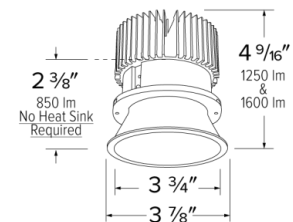

4" LED Light Engine with Trimless Reflector

The perfect lighting solution for high-end residential and light commercial projects.

Features

- High efficacy LED module.
- Triac/ELV/0-10V dimming.
- Must be used with ELCO 4" Cedar™ System Housings.
- Life span of 50,000 hours L70.
- USA designed and assembled.
- Limited 5 year warranty.
- Spackle frame included.
- 2 at the end of the item number denotes Generation 2. Please note Gen 2 and Gen 1 are not cross compatible.

Specifications

Wattage	12.88W
Lumens	1250 lm
Color Temp.	SunsetK
Lamp Type	LED
Beam Angle	60°
CRI	93+
Damp Location	Listed

Options

Technical Details

Optics: Frosted polycarbonate module lens diffuses light evenly throughout while reducing glare with LED technology.

Trim Construction: Reflector is two piece trim for maximum color versatility. Design allows for minimal glare and a strong glare cut-off. Trim is constructed of metal for lasting durability.

Installation: Must be installed on a Cedar™ System housing with compatible lumen rating. Frames are available for New Construction and Remodel as IC or non-IC.

LED Technology:

- Extremely accurate Color Rendering Index of 93+.
- Efficacy of 97 lumens per watt.
- Lumen Maintenance of 50,000 hours L70 Life based on LM80 standardized test results.
- Superior Thermal Management by utilizing ELCO Red heat sink.
- Instant On to Full Brightness technology.
- No LED pixelation.

Sunset: Sunset color temperature is our dim-to-warm LED technology that allows the color temperature to become warmer as the product is dimmed. Our SUNSET items start at 3000K and go as low as 1800K when dimmed. For Sunset dim technology be sure to order an item with "Sunset" in the Color Temperature (CCT) attribute.

Listings: cUL Listed for Wet Location. RoHS Compliant.

Dimension