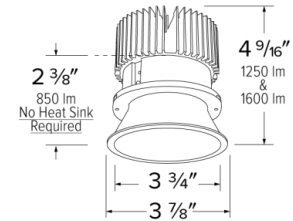

Specifications

| | |
|----------------------|---------|
| Wattage | 12.88W |
| Lumens | 1250 lm |
| Color Temp. | SunsetK |
| Lamp Type | LED |
| Beam Angle | 60° |
| CRI | 93+ |
| Damp Location | Listed |

Listings: cUL Listed for Wet Location. RoHS Compliant.

Dimension

Spackle Frame Included

Product Number Builder

Example: **E430C0827W2**

| ELCO 4" Trimless Reflector | Lumens | Color Temp. | Finish | Generation | Beam Angle |
|----------------------------|--|--|--|----------------------------------|--|
| E430C | 08 850 lm 12 1250 lm 16 1600 lm | 27 2700K 30 3000K 35 3500K 40 4000K 50 5000K SD Sunset ¹ | W All White BZ All Bronze B All Black | 2 Gen 2 1 Gen 1 | 60° lens -F 38° lens -N 24° lens -S 15° lens |