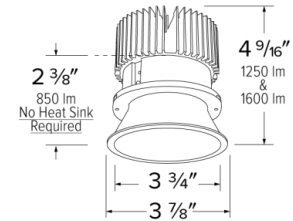

4" LED Light Engine with Trimless Reflector

The perfect lighting solution for high-end residential and light commercial projects.

Features

- High efficacy LED module.
- Triac/ELV/0-10V dimming.
- Must be used with ELCO 4" Cedar™ System Housings.
- Life span of 50,000 hours L70.
- USA designed and assembled.
- Limited 5 year warranty.
- Spackle frame included.
- 2 at the end of the item number denotes Generation 2. Please note Gen 2 and Gen 1 are not cross compatible.

Specifications

Wattage	12.88W
Lumens	1250 lm
Color Temp.	5000K
Lamp Type	LED
Beam Angle	60°
CRI	93+
Damp Location	Listed

Options

Technical Details

Optics: Frosted polycarbonate module lens diffuses light evenly throughout while reducing glare with LED technology.

Trim Construction: Reflector is two piece trim for maximum color versatility. Design allows for minimal glare and a strong glare cut-off. Trim is constructed of metal for lasting durability.

Installation: Must be installed on a Cedar™ System housing with compatible lumen rating. Frames are available for New Construction and Remodel as IC or non-IC.

LED Technology:

- Extremely accurate Color Rendering Index of 93+.
- Efficacy of 97 lumens per watt.
- Lumen Maintenance of 50,000 hours L70 Life based on LM80 standardized test results.
- Superior Thermal Management by utilizing ELCO Red heat sink.
- Instant On to Full Brightness technology.
- No LED pixelation.

Sunset: Sunset color temperature is our dim-to-warm LED technology that allows the color temperature to become warmer as the product is dimmed. Our SUNSET items start at 3000K and go as low as 1800K when dimmed. For Sunset dim technology be sure to order an item with "Sunset" in the Color Temperature (CCT) attribute.

Listings: cUL Listed for Wet Location. RoHS Compliant.

Dimension