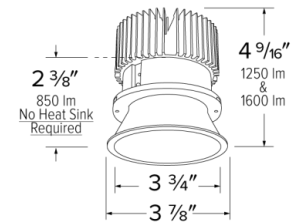

4" LED Light Engine with Trimless Reflector

The perfect lighting solution for high-end residential and light commercial projects.

Features

- High efficacy LED module.
- Triac/ELV/0-10V dimming.
- Must be used with ELCO 4" Cedar™ System Housings.
- Life span of 50,000 hours L70.
- USA designed and assembled.
- Limited 5 year warranty.
- Spackle frame included.
- 2 at the end of the item number denotes Generation 2. Please note Gen 2 and Gen 1 are not cross compatible.

Specifications

Wattage	12.88W
Lumens	1250 lm
Color Temp.	4000K
Lamp Type	LED
Beam Angle	60°
CRI	93+
Damp Location	Listed

Options

Technical Details

Optics: Frosted polycarbonate module lens diffuses light evenly throughout while reducing glare with LED technology.

Trim Construction: Reflector is two piece trim for maximum color versatility. Design allows for minimal glare and a strong glare cut-off. Trim is constructed of metal for lasting durability.

Installation: Must be installed on a Cedar™ System housing with compatible lumen rating. Frames are available for New Construction and Remodel as IC or non-IC.

LED Technology:

- Extremely accurate Color Rendering Index of 93+.
- Efficacy of 97 lumens per watt.
- Lumen Maintenance of 50,000 hours L70 Life based on LM80 standardized test results.
- Superior Thermal Management by utilizing ELCO Red heat sink.
- Instant On to Full Brightness technology.
- No LED pixelation.

Sunset: Sunset color temperature is our dim-to-warm LED technology that allows the color temperature to become warmer as the product is dimmed. Our SUNSET items start at 3000K and go as low as 1800K when dimmed. For Sunset dim technology be sure to order an item with "Sunset" in the Color Temperature (CCT) attribute.

Listings: cUL Listed for Wet Location. RoHS Compliant.

Dimension