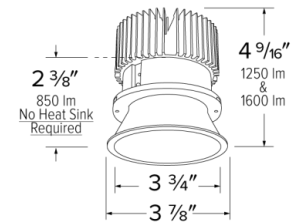

4" LED Light Engine with Trimless Reflector

The perfect lighting solution for high-end residential and light commercial projects.

Features

- High efficacy LED module.
- Triac/ELV/0-10V dimming.
- Must be used with ELCO 4" Cedar™ System Housings.
- Life span of 50,000 hours L70.
- USA designed and assembled.
- Limited 5 year warranty.
- Spackle frame included.
- 2 at the end of the item number denotes Generation 2. Please note Gen 2 and Gen 1 are not cross compatible.

Specifications

Wattage	8.76W
Lumens	850 lm
Color Temp.	SunsetK
Lamp Type	LED
Beam Angle	60°
CRI	93+
Damp Location	Listed

Options

Technical Details

Optics: Frosted polycarbonate module lens diffuses light evenly throughout while reducing glare with LED technology.

Trim Construction: Reflector is two piece trim for maximum color versatility. Design allows for minimal glare and a strong glare cut-off. Trim is constructed of metal for lasting durability.

Installation: Must be installed on a Cedar™ System housing with compatible lumen rating. Frames are available for New Construction and Remodel as IC or non-IC.

LED Technology:

- Extremely accurate Color Rendering Index of 93+.
- Efficacy of 97 lumens per watt.
- Lumen Maintenance of 50,000 hours L70 Life based on LM80 standardized test results.
- Superior Thermal Management by utilizing ELCO Red heat sink.
- Instant On to Full Brightness technology.
- No LED pixelation.

Sunset: Sunset color temperature is our dim-to-warm LED technology that allows the color temperature to become warmer as the product is dimmed. Our SUNSET items start at 3000K and go as low as 1800K when dimmed. For Sunset dim technology be sure to order an item with "Sunset" in the Color Temperature (CCT) attribute.

Listings: cUL Listed for Wet Location. RoHS Compliant.

Dimension