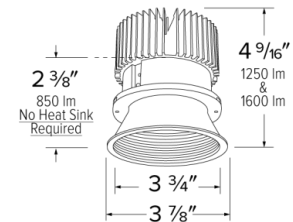

## Specifications

|                      |         |
|----------------------|---------|
| <b>Wattage</b>       | 18W     |
| <b>Lumens</b>        | 1600 lm |
| <b>Color Temp.</b>   | 5000K   |
| <b>Lamp Type</b>     | LED     |
| <b>Beam Angle</b>    | 60°     |
| <b>CRI</b>           | 93+     |
| <b>Damp Location</b> | Listed  |

## Technical Details

**Optics:** Frosted polycarbonate module lens diffuses light evenly throughout while reducing glare with LED technology.

**Trim Construction:** Reflector is two piece trim for maximum color versatility. Design allows for minimal glare and a strong glare cut-off. Trim is constructed of metal for lasting durability.

## Dimensions