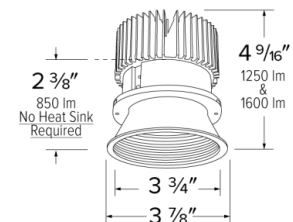

Dimensions