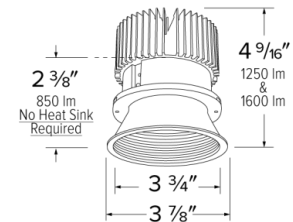

Dimensions