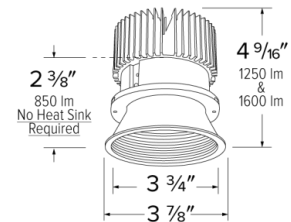

Dimensions