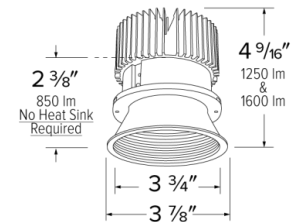

## Technical Details

**Optics:** Frosted polycarbonate module lens diffuses light evenly throughout while reducing glare with LED technology.

**Trim Construction:** Reflector is two piece trim for maximum color versatility. Design allows for minimal glare and a strong glare cut-off. Trim is constructed of metal for lasting durability.

## Dimensions