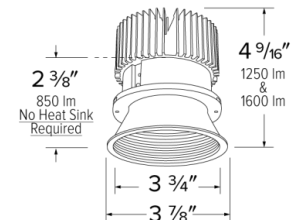

Dimensions