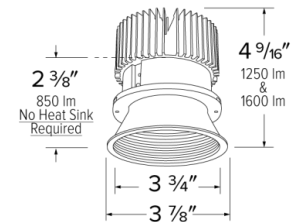

## Specifications

|                      |         |
|----------------------|---------|
| <b>Wattage</b>       | 12.88W  |
| <b>Lumens</b>        | 1250 lm |
| <b>Color Temp.</b>   | 4000K   |
| <b>Lamp Type</b>     | LED     |
| <b>Beam Angle</b>    | 60°     |
| <b>CRI</b>           | 93+     |
| <b>Damp Location</b> | Listed  |

## Technical Details

**Optics:** Frosted polycarbonate module lens diffuses light evenly throughout while reducing glare with LED technology.

**Trim Construction:** Reflector is two piece trim for maximum color versatility. Design allows for minimal glare and a strong glare cut-off. Trim is constructed of metal for lasting durability.

## Dimensions