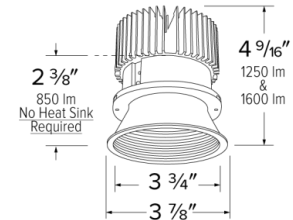

Dimensions